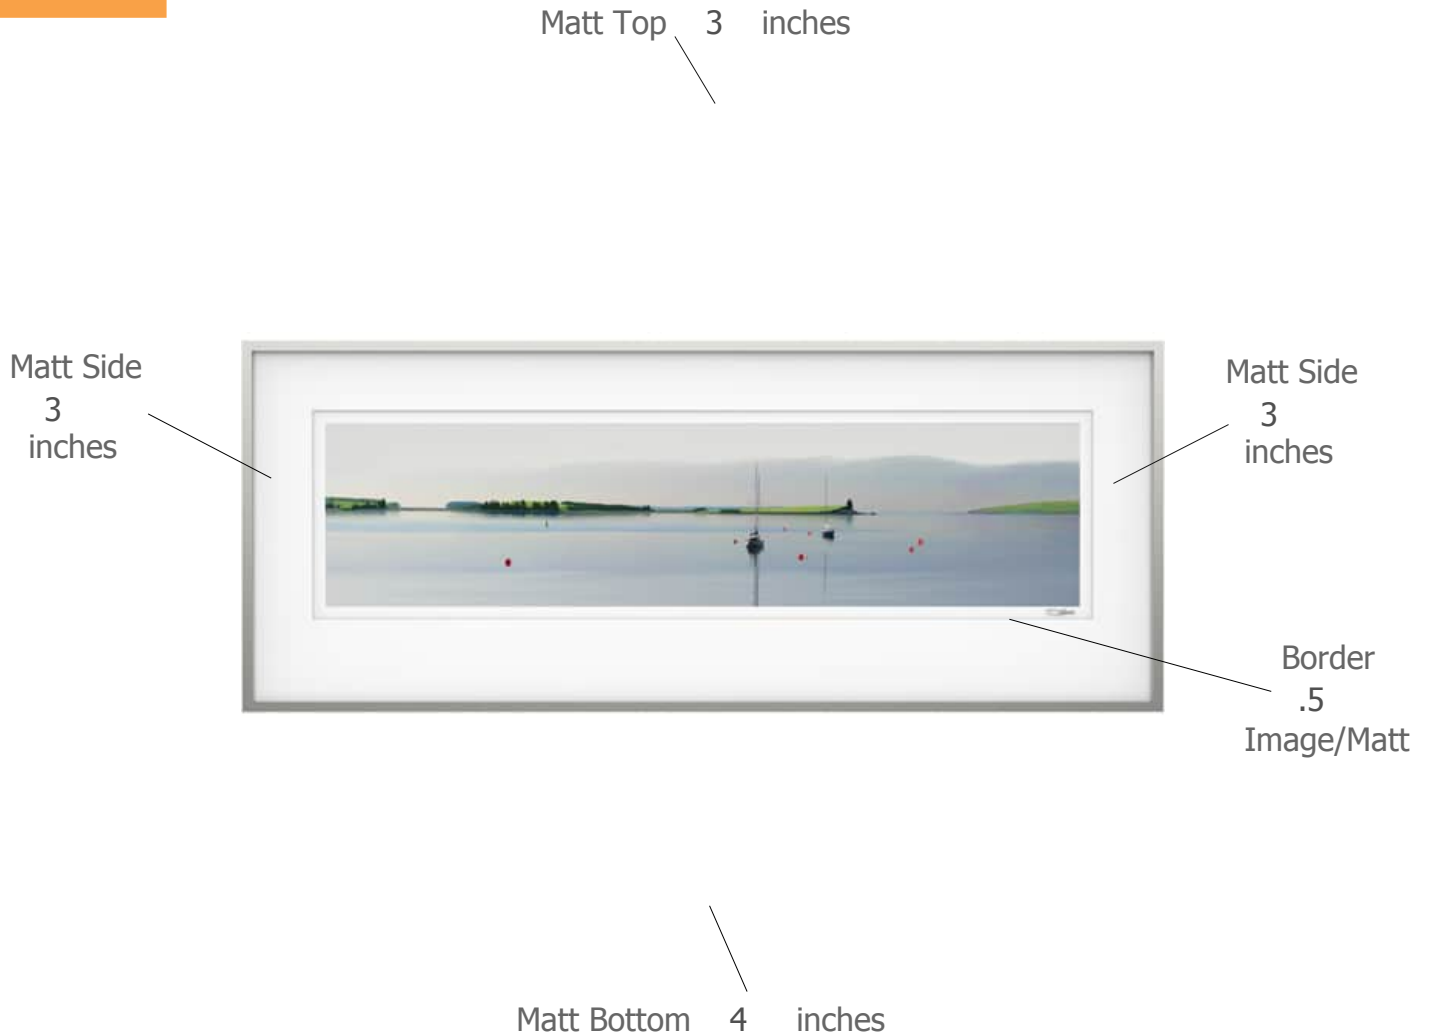

Suggested Framing

Print Title: **Chester By The Sea**

Molding Profile: Frosted Silver- Nielsen 117-02

Matt Color: Whitecap - Larson Juhl - #A4803 OR Peterboro
Chalk A72

Frame Size: 16 inches high by 40 inches wide

Print Size: 8 inches high by 33 inches wide