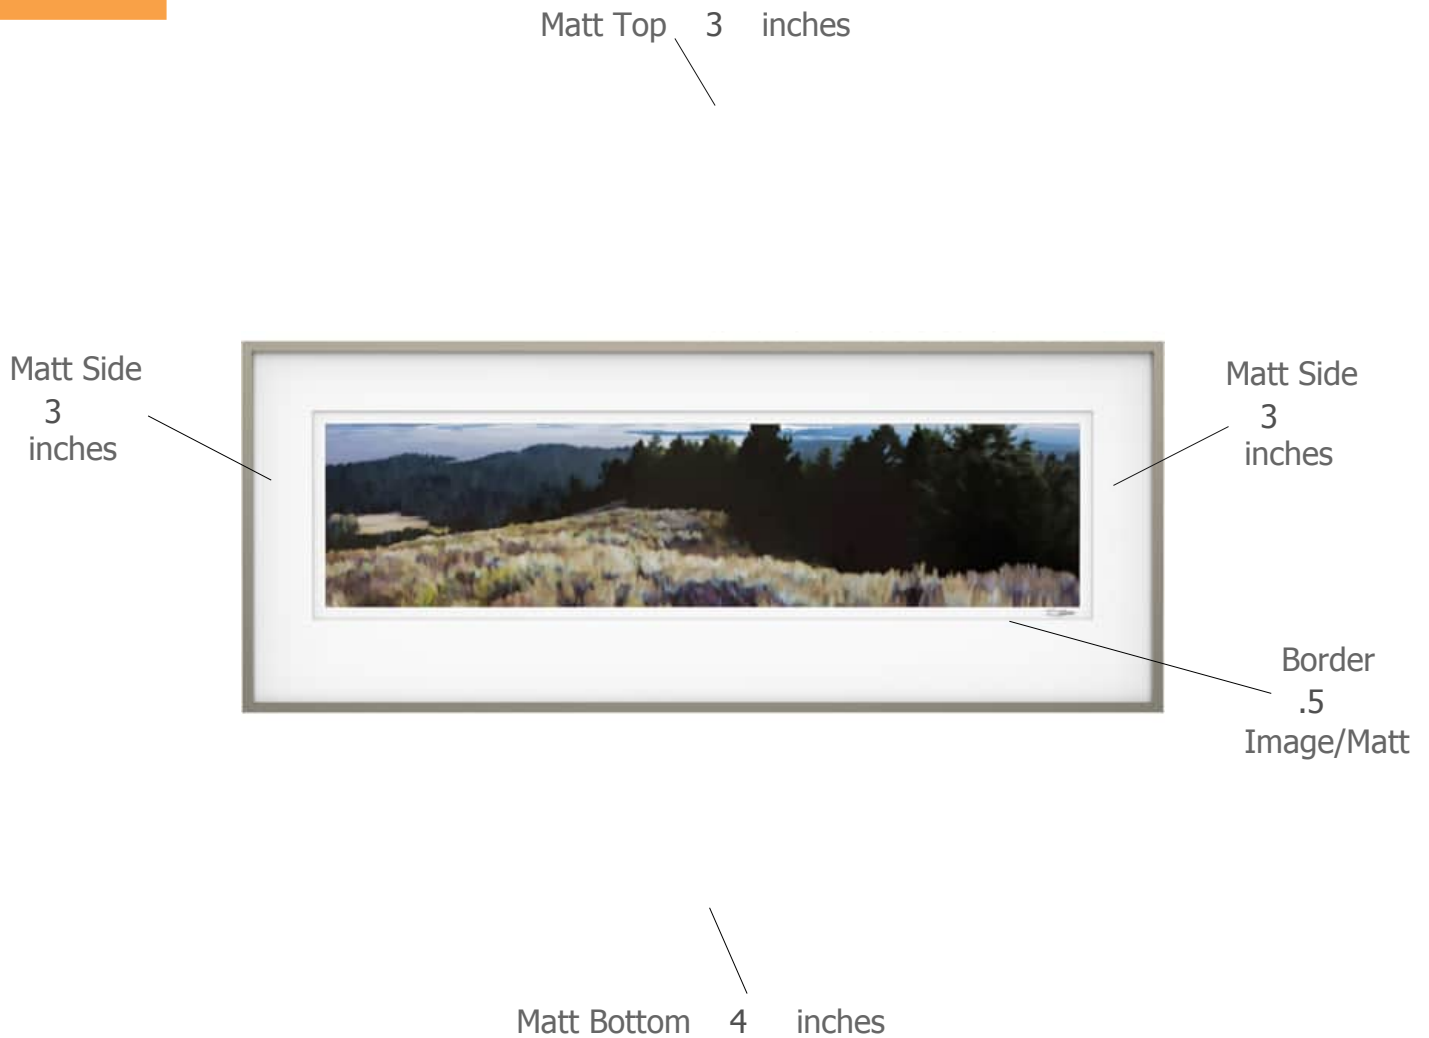

## Suggested Framing

---

Print Title: **Chester Basin A**

Molding Profile: German Silver- Nielsen 117-14

Matt Color: Whitecap - Larson Juhl - #A4803 OR Peterboro  
Chalk A72

Frame Size: 16 inches high by 40 inches wide

Print Size: 8 inches high by 33 inches wide