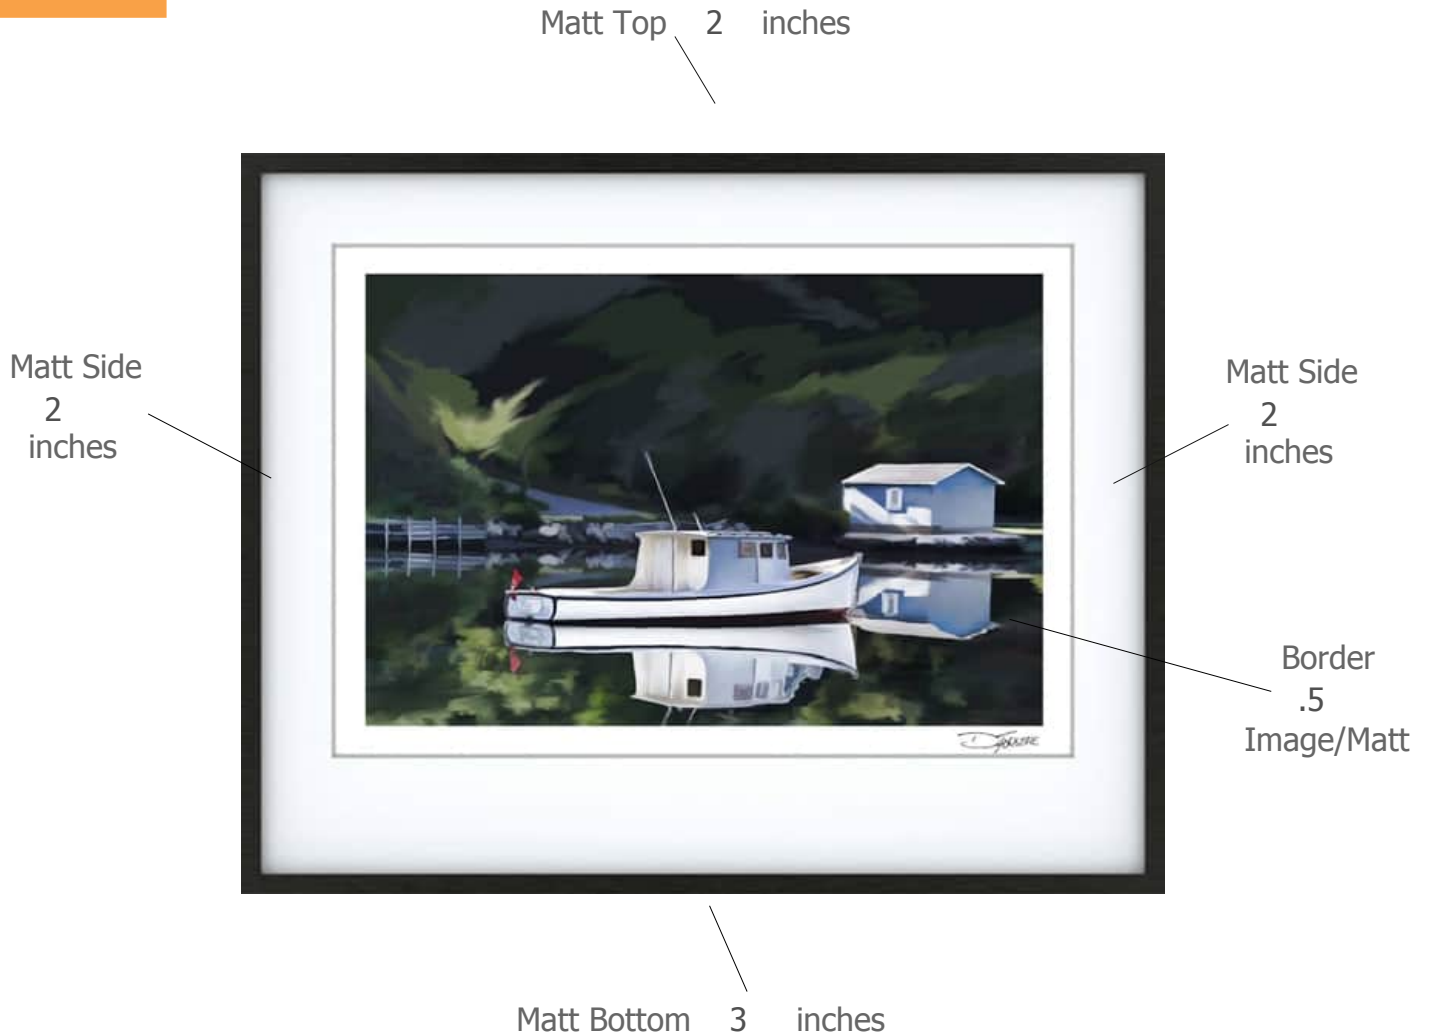

## Suggested Framing

Print Title: **Cape Islander at Chester**

Molding Profile: Dusk - Nielsen 117-164

Matt Color: Whitecap - Larson Juhl - #A4803 OR Peterboro  
Chalk A72

Frame Size: 16 inches high by 20 inches wide

Print Size: 10 inches high by 15 inches wide