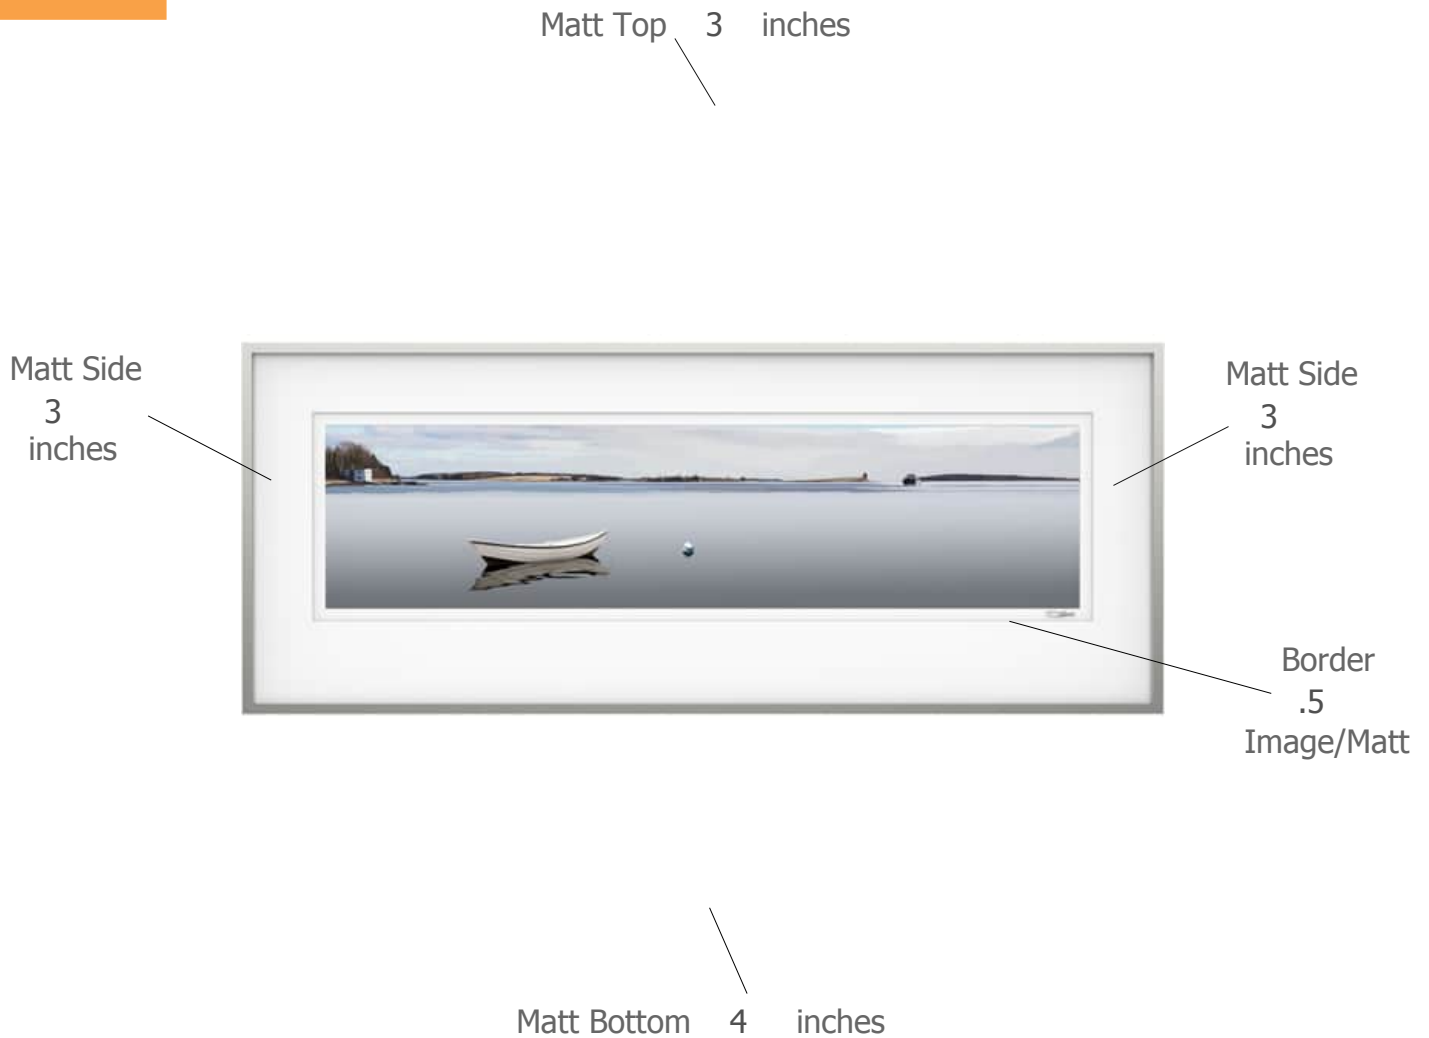

## Suggested Framing

---

Print Title: **Arrival Tancook Ferry**

Molding Profile: Frosted Silver- Nielsen 117-02

Matt Color: Whitecap - Larson Juhl - #A4803 OR Peterboro  
Chalk A72

Frame Size: 16 inches high by 40 inches wide

Print Size: 8 inches high by 33 inches wide