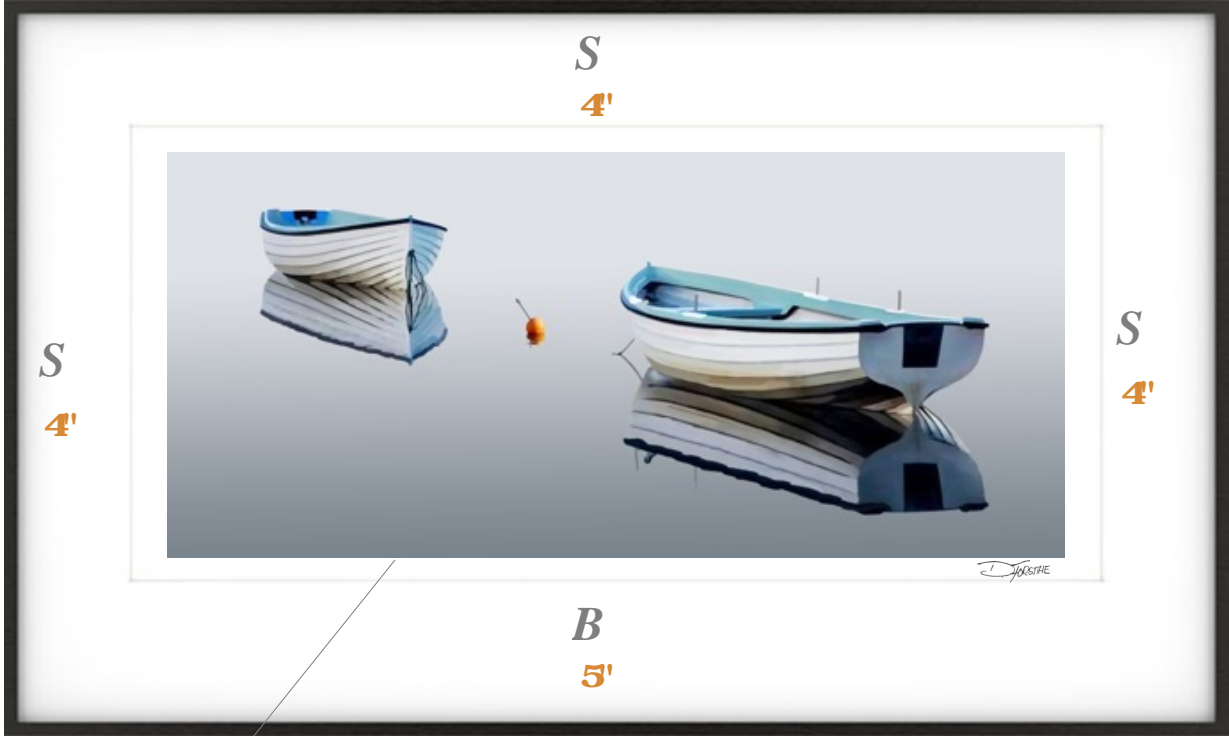

A Suggested Framing for... "You've Got A Friend"

Width 40 inches

1/2' Borderspace between mat edge & print edge

Matt & Frame Details

- Outside Mat Measurement: 24 inches high by 40 inches wide
- Mat Sides: 4 inches Bottom 5 inches
- Frame Profile & Color: Dusk- Nelsen 117-164
- Matboard Color: Whitecap- Iason Juhl- #A4803