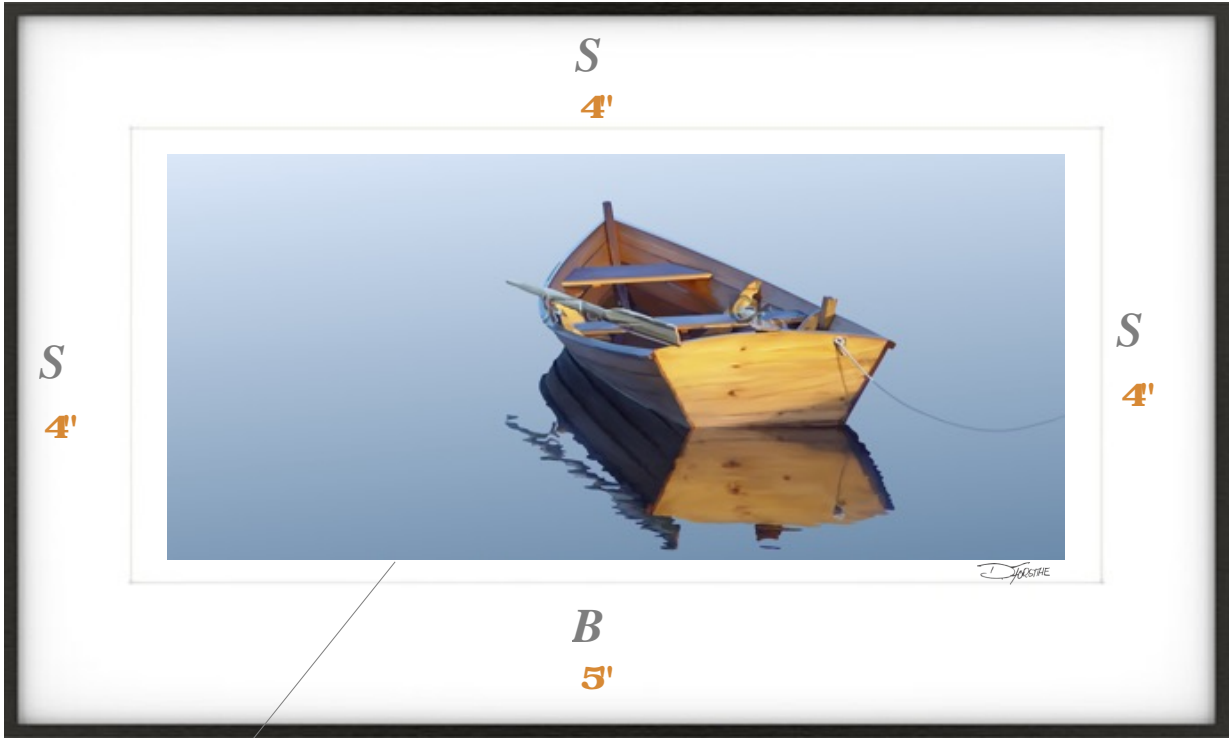

A Suggested Framing for... 'Under The Sun'

Width 40 inches

Height 24 inches

1/2' Borderspace between mat edge & print edge

Matt & Frame Details

- Outside Mat Measurement: 24 inches high by 40 inches wide
- Mat Sides: 4 inches Bottom 5 inches
- Frame Profile & Color: Dusk- Nelsen 117-164
- Matboard Color: Whitecap- Lason Juhl- #A4803