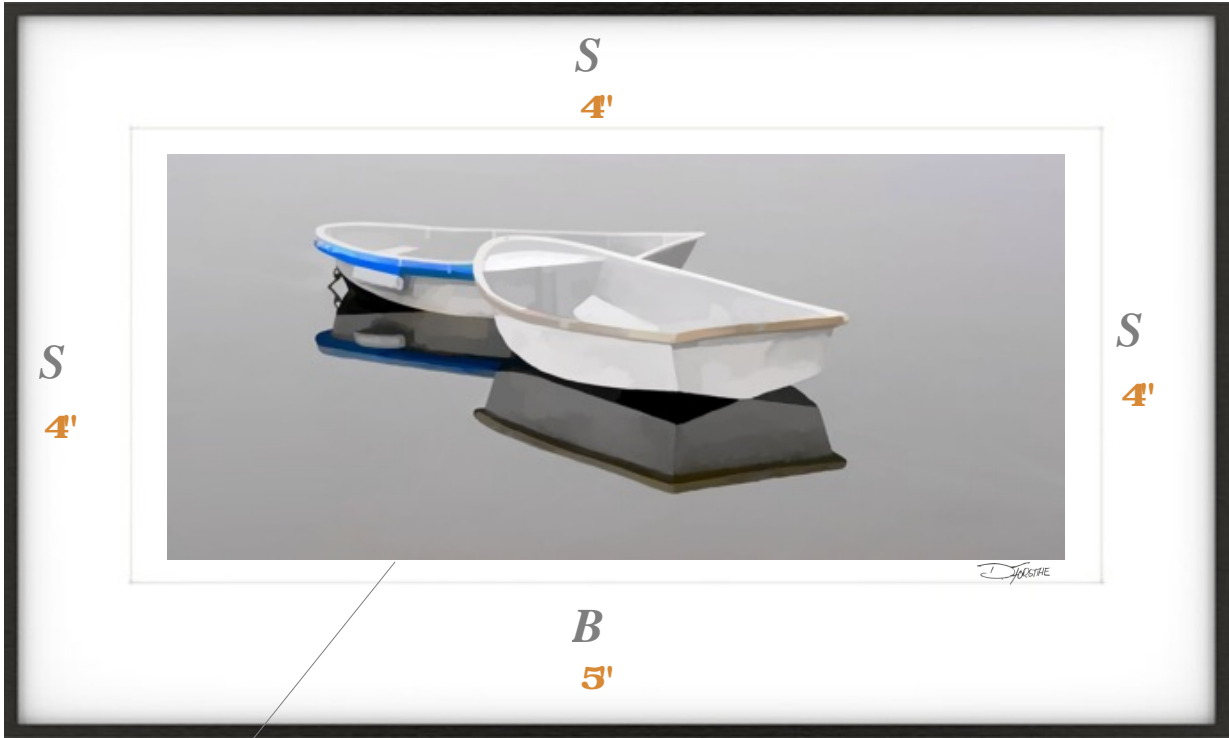

A Suggested Framing for... "Two Of Us"

With 40 inches

1/2' Borderspace between mat edge & print edge

Matt & Frame Details

- Outside Mat Measurement: 24 inches high by 40 inches wide
- Mat Sides: 4 inches Bottom 5 inches
- Frame Profile & Color: Dusk- Nelsen 117-164
- Matboard Color: Whitecap- Iason Juhl- #A4803