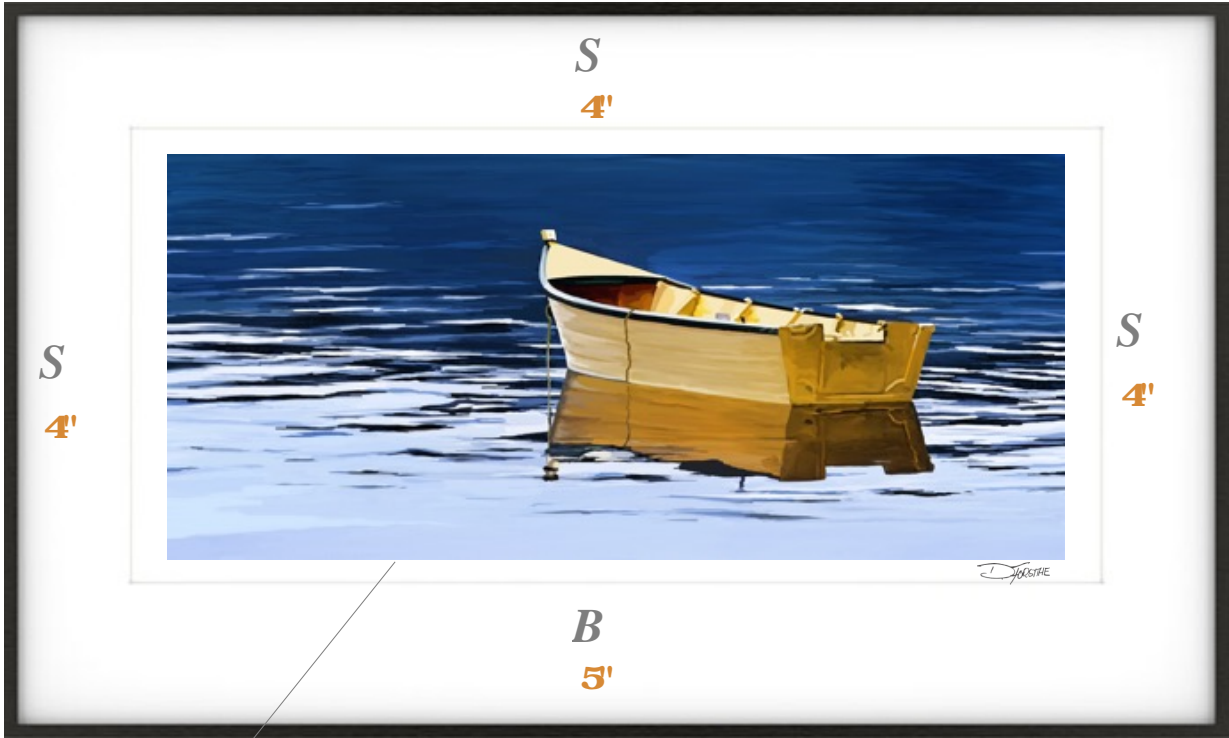

A Suggested Framing for... "Sunshine"

Width 40 inches

1/2' Borderspace between mat edge & print edge

Matt & Frame Details

- Outside Mat Measurement: 24 inches high by 40 inches wide
- Mat Sides: 4 inches Bottom 5 inches
- Frame Profile & Color: Dusk- Nelsen 117-164
- Matboard Color: Whitecap- Iason Juhl- #A4803