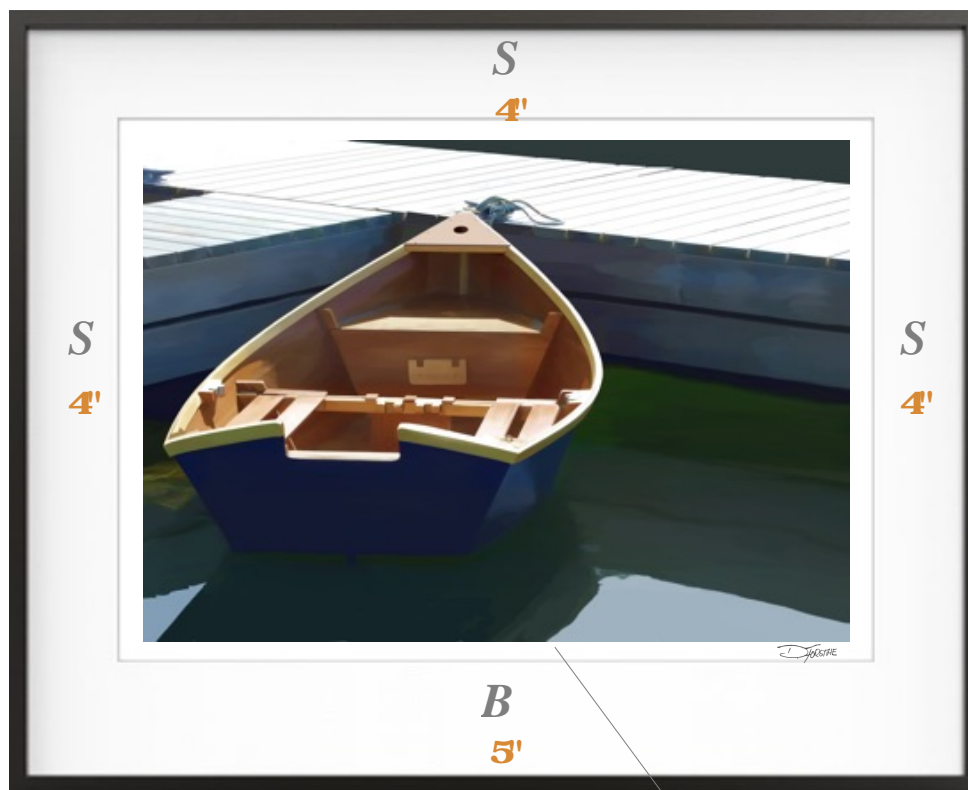

A Suggested Framing for... 'Sunlit'

With 40 inches

Height 32 inches

1/2" Bordered space between mat edge & print edge

Outside Mat Measurement: 32 inches high by 40 inches wide

Mat Sides: 4 inches Bottom 5 inches

Frame Profile & Color: Dusk- Nelsen 117-164

Matboard Color: Whitecap- Larson Juhl- #A4803