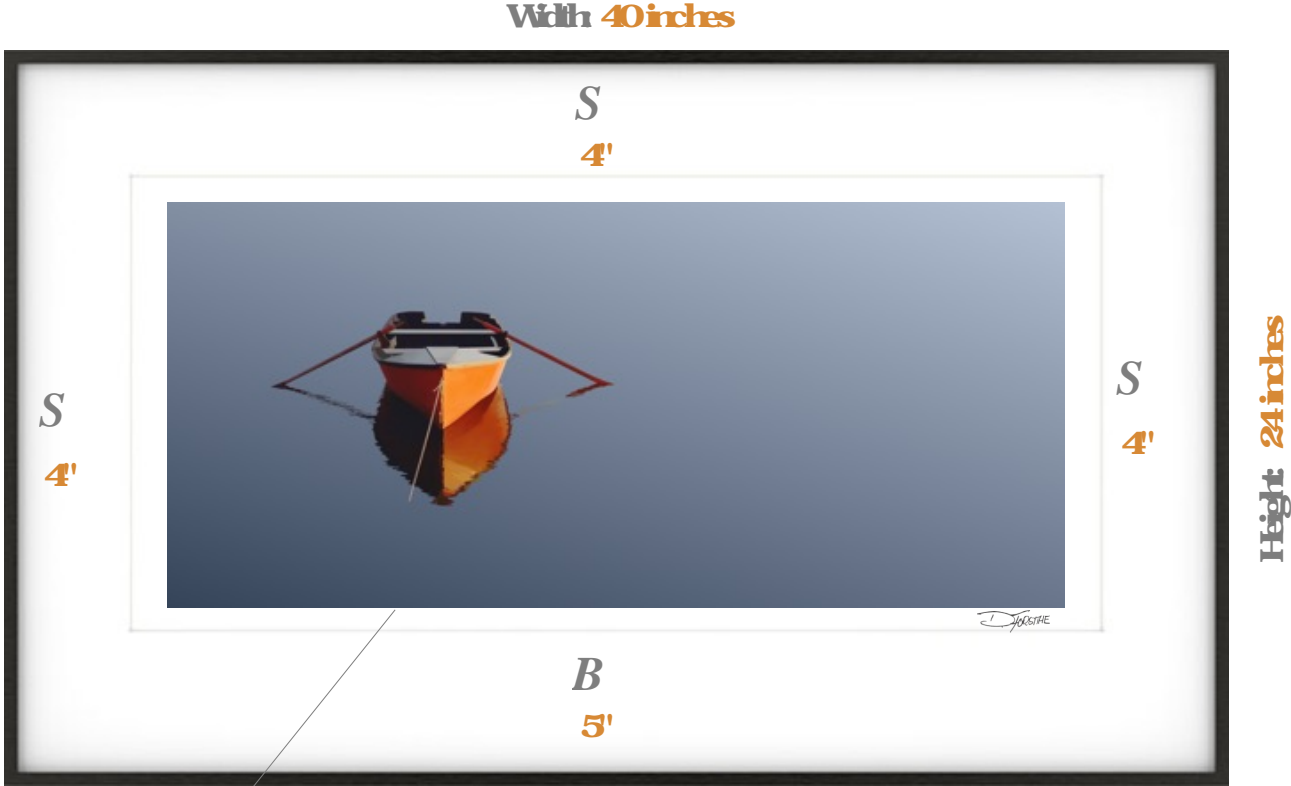

A Suggested Framing for... 'Red Sky At Night'

1/2' Borderspace between mat edge & print edge

Mat & Frame Details

- Outside Mat Measurement: 24 inches high by 40 inches wide
- Mat Sides: 4 inches Bottom 5 inches
- Frame Profile & Color: Dusk- Nelsen 117-164
- Matboard Color: Whitecap- Iason Juhl- #A4803