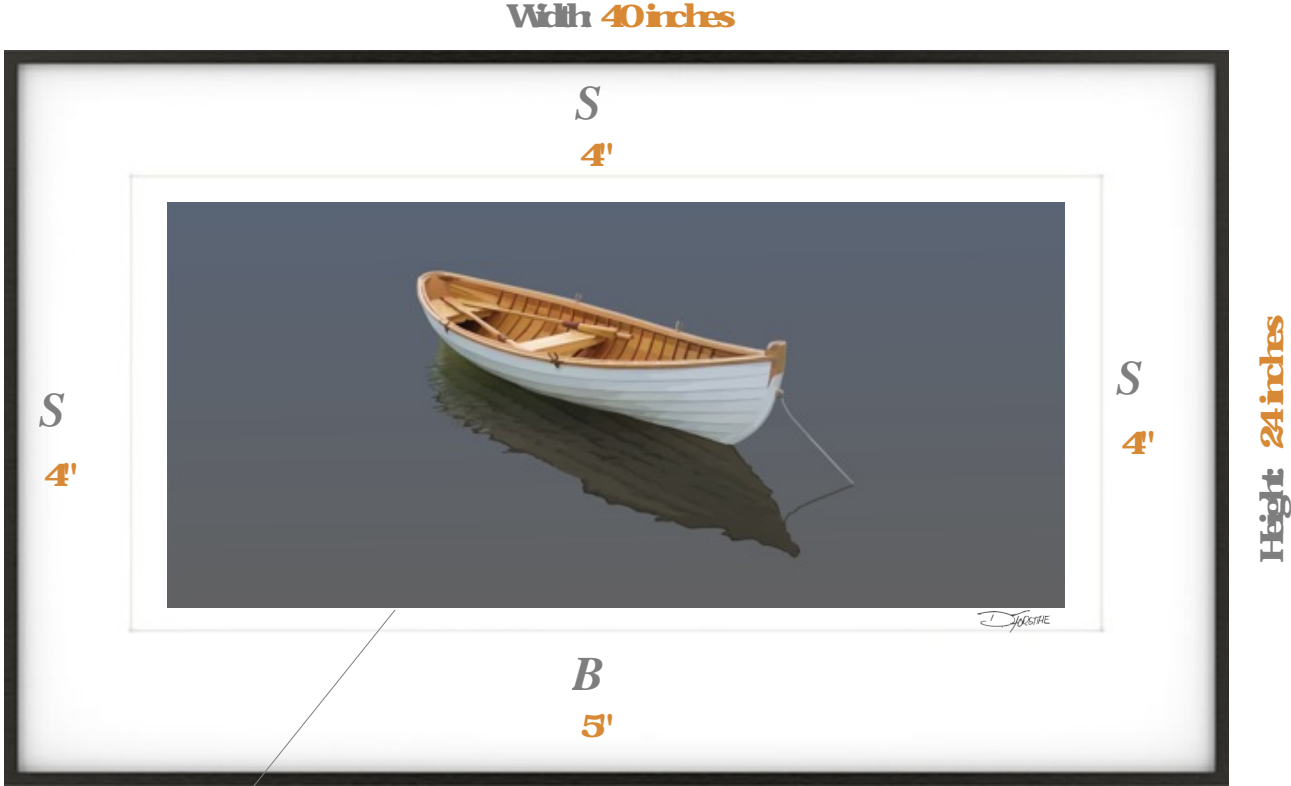

A Suggested Framing for... "Muskoka Morning"

1/2' Borderspace between mat edge & print edge

Matt & Frame Details

- Outside Mat Measurement: 24 inches high by 40 inches wide
- Mat Sides: 4 inches Bottom 5 inches
- Frame Profile & Color: Dusk- Nelsen 117-164
- Matboard Color: Whitecap- Iason Juhl- #A4803