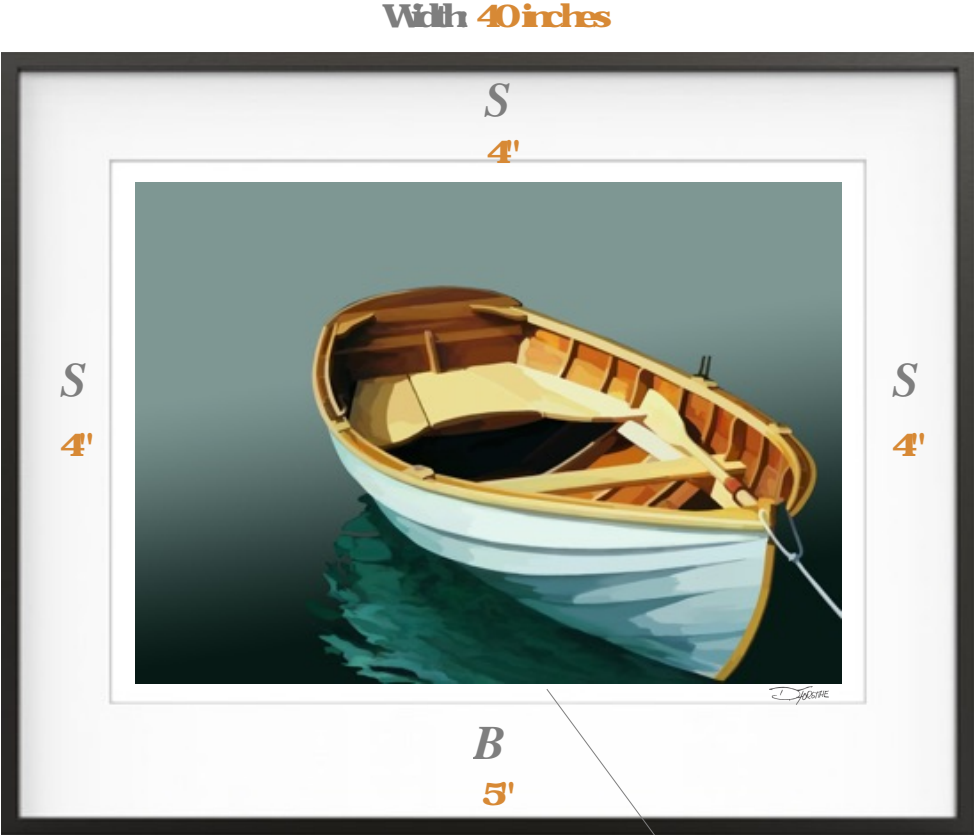

A Suggested Framing for... 'Home At Last'

1/2" Bordered space between mat edge & print edge

- Outside Mat Measurement: 32 inches high by 40 inches wide
- Mat Sides: 4 inches Bottom 5 inches
- Frame Profile & Color: Dusk- Nelsen 117-164
- Matboard Color: Whitecap- Larson Juhl- #A4803