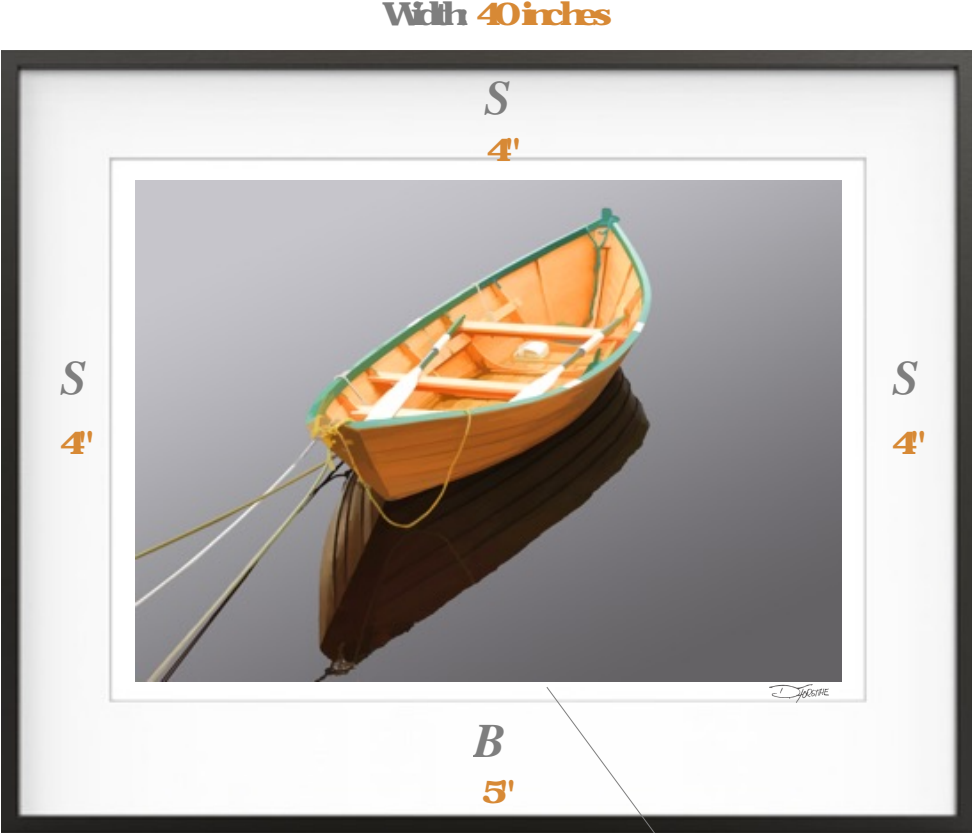

A Suggested Framing for... "Good Day Sunshine"

1/2" Boder space between mat edge & print edge

Outside Mat Measurement: 32 inches high by 40 inches wide
 Mat Sides: 4 inches Bottom 5 inches
 Frame Profile & Color: Dusk- Nelsen 117-164
 Matboard Color: Whitecap- Larson Juhl- #A4803