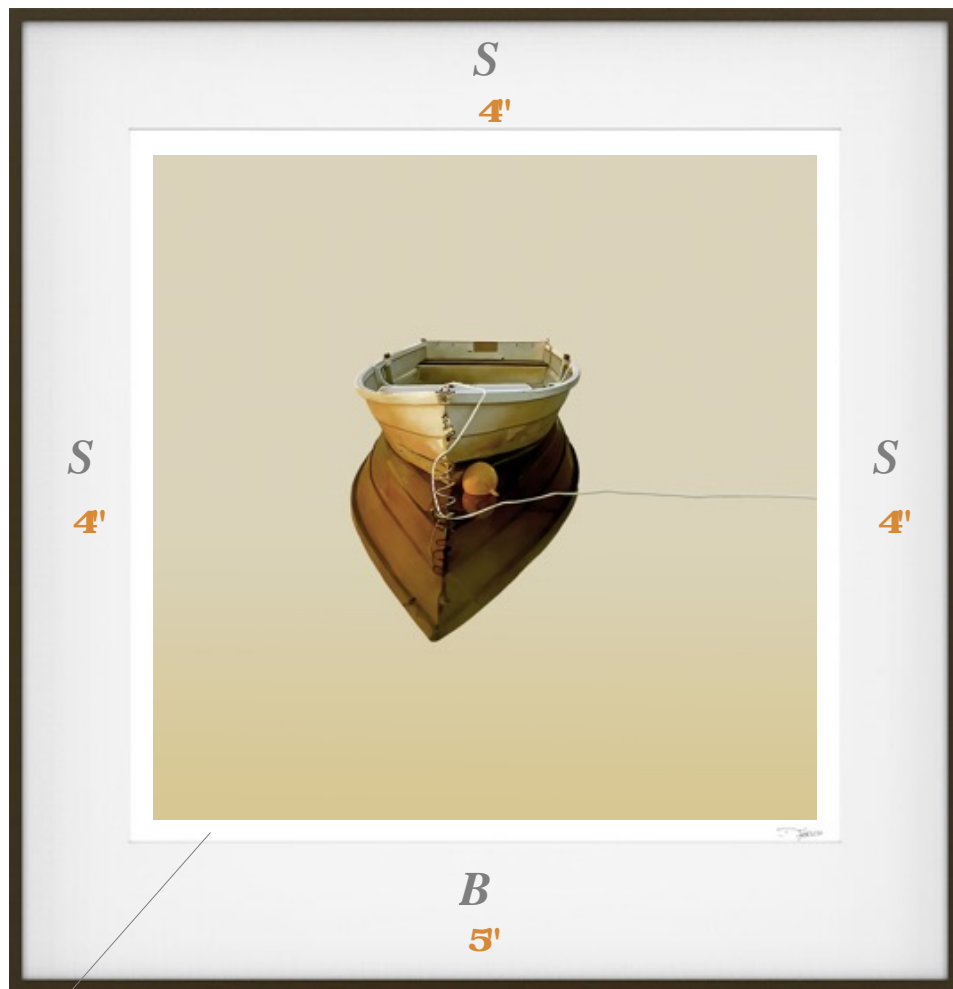

A Suggested Framing for... "Golden Slumbers"

Width 32 inches

1/2" Borderspace between mat edge & print edge

Matt & Frame Details

Outside Mat Measurement: 33 inches high by 32 inches wide

Mat Sides: 4 inches Bottom 5 inches

Frame Profile & Color: Dusk- Nelsen 117-164

Matboard Color: Whitecap- Lason Juhl- #A4803