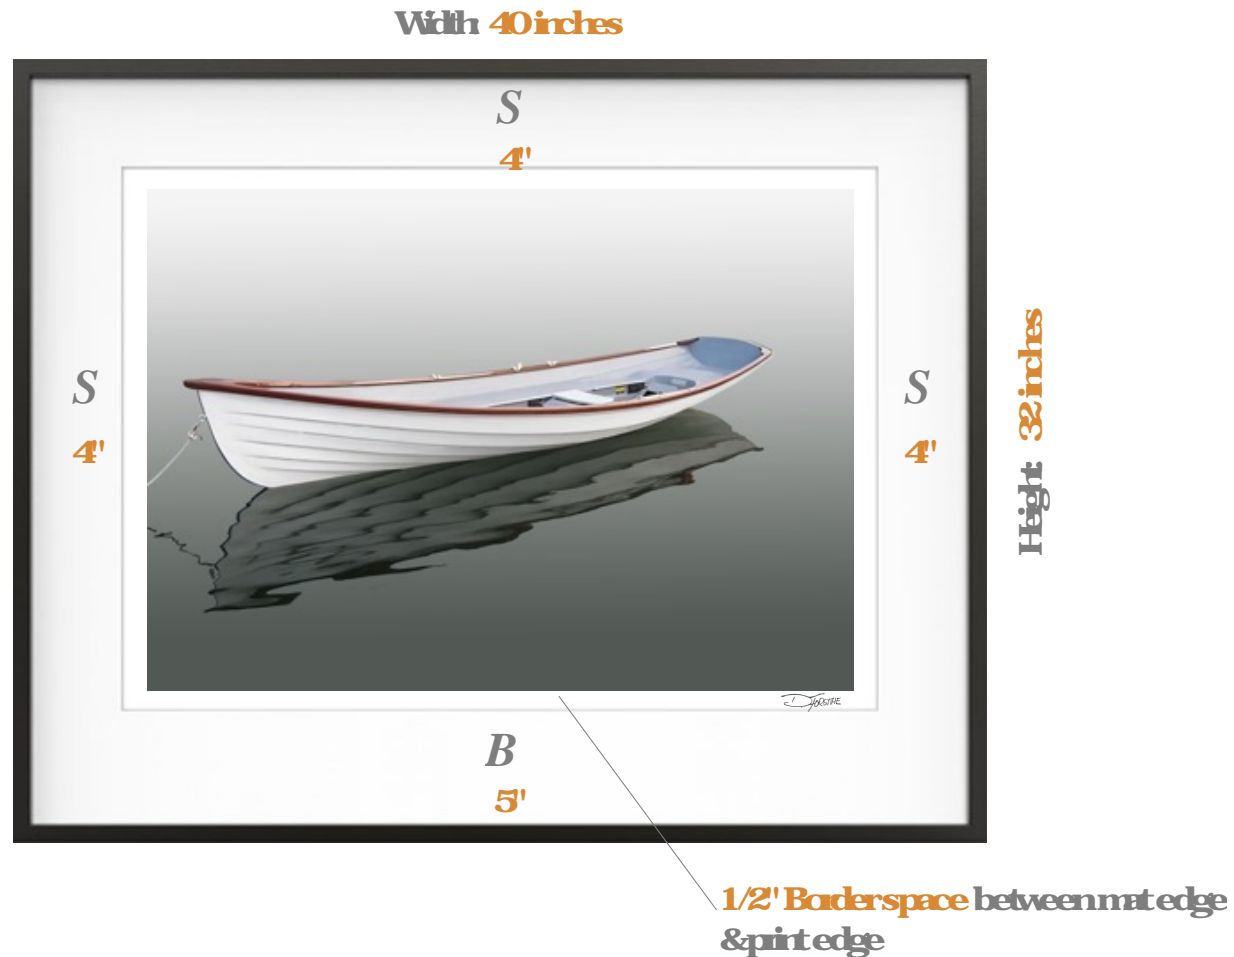

A Suggested Framing for... 'Gentle on my Mind'

Outside Mat Measurement: 32 inches high by 40 inches wide

Mat Sides: 4 inches Bottom 5 inches

Frame Profile & Color: Dusk- Nelsen 117-164

Matboard Color: Whitecap- Larson Juhl- #A4803