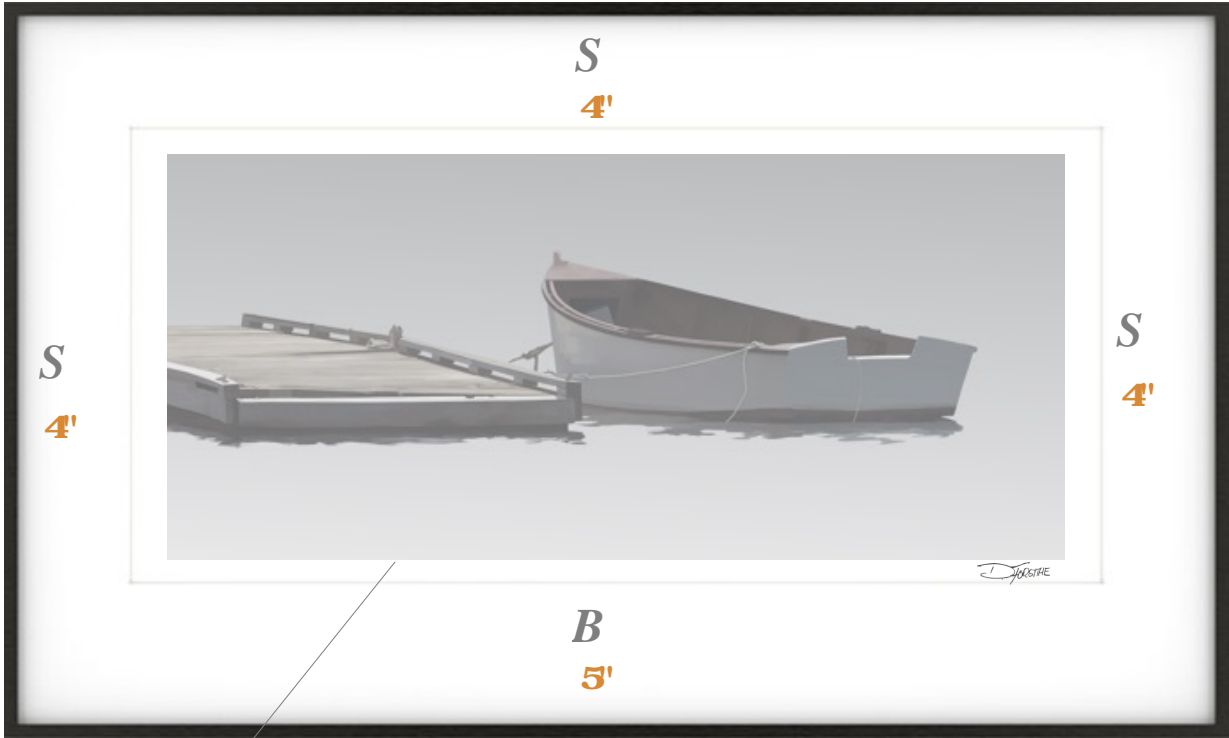

A Suggested Framing for... "Fog"

Width 40 inches

Height 24 inches

1/2" Borderspace between mat edge & print edge

Matt & Frame Details

- Outside Mat Measurement: 24 inches high by 40 inches wide
- Mat Sides: 4 inches Bottom 5 inches
- Frame Profile & Color: Dusk- Nelsen 117-164
- Matboard Color: Whitecap- Iason Juhl- #A4803