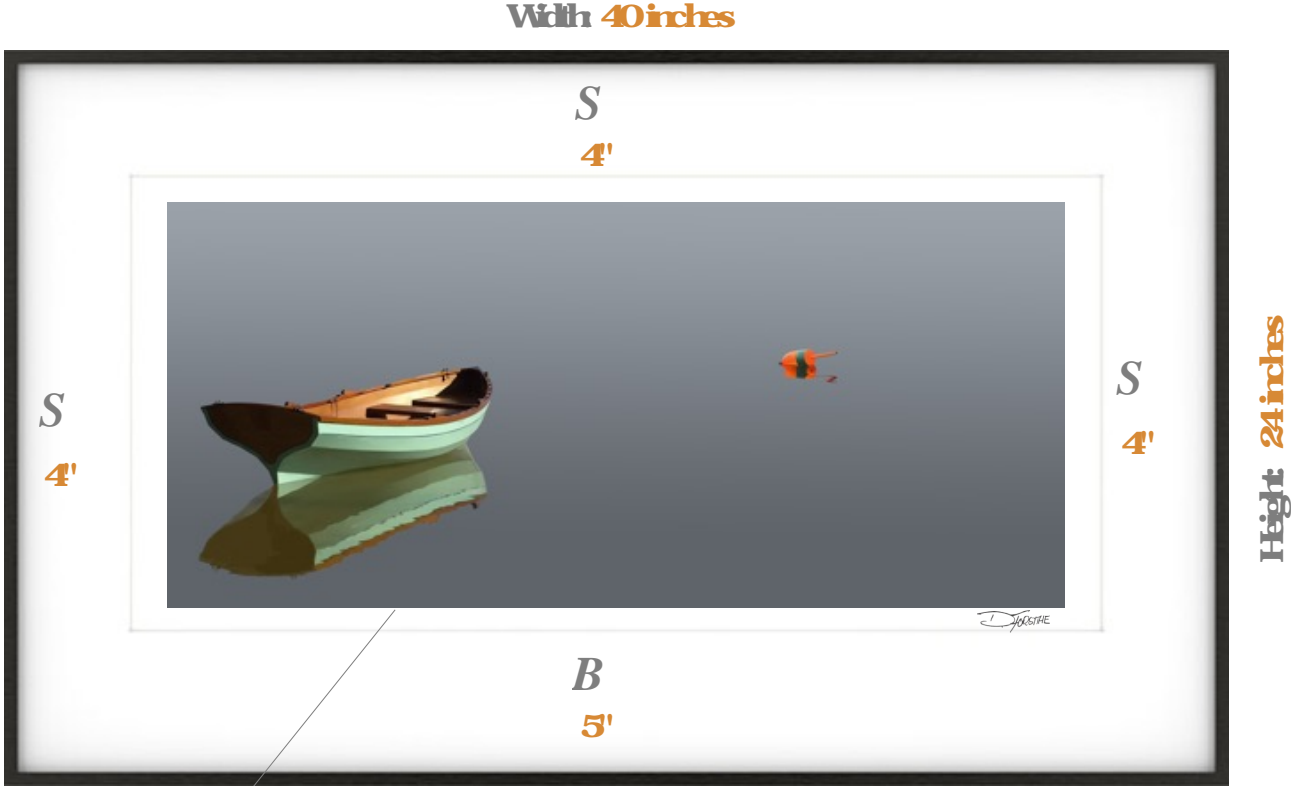

A Suggested Framing for... 'Every Morning'

1/2' Borderspace between mat edge & print edge

Matt & Frame Details

- Outside Mat Measurement: 24 inches high by 40 inches wide
- Mat Sides: 4 inches Bottom 5 inches
- Frame Profile & Color: Dusk- Nelsen 117-164
- Matboard Color: Whitecap- Lason Juhl- #A4803