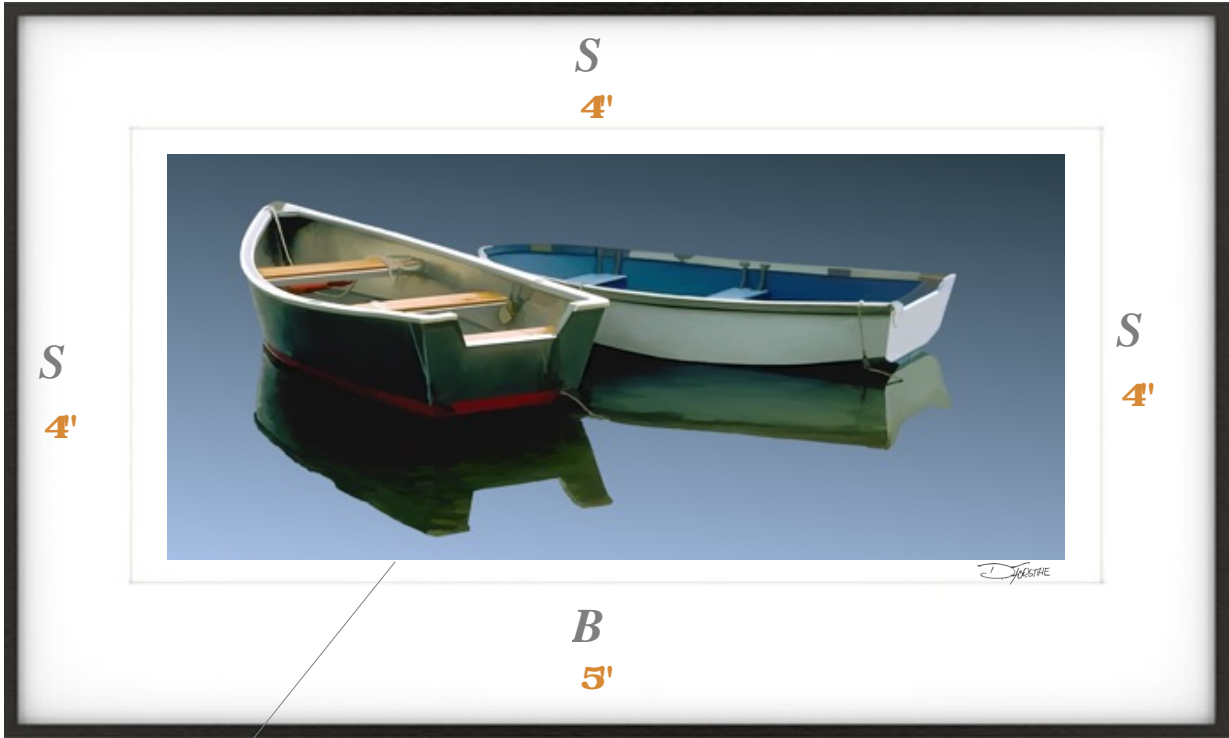

A Suggested Framing for... 'End Of The Day'

With 40 inches

1/2' Borderspace between mat edge & print edge

Matt & Frame Details

- Outside Mat Measurement: 24 inches high by 40 inches wide
- Mat Sides: 4 inches Bottom 5 inches
- Frame Profile & Color: Dusk- Nelsen 117-164
- Matboard Color: Whitecap- Iason Juhl- #A4803