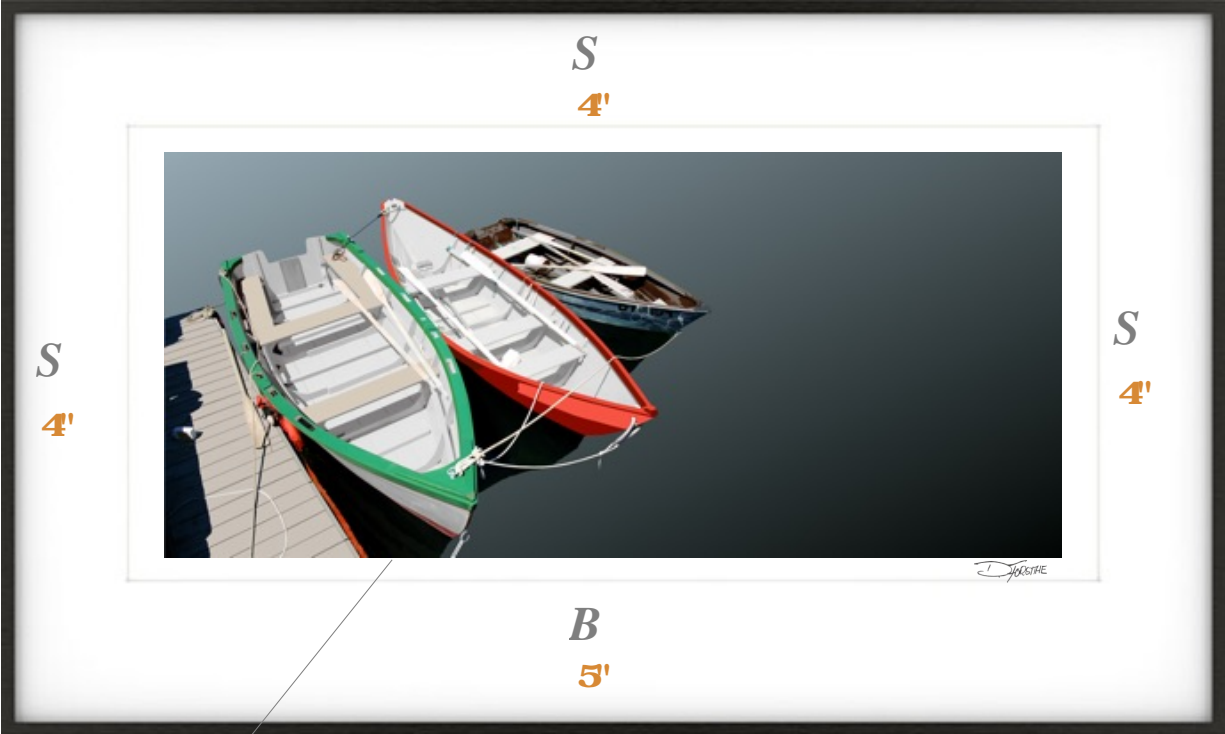

A Suggested Framing for... 'Early One Morning'

With 40 inches

Height 24 inches

1/2' Borderspace between mat edge & print edge

Matt & Frame Details

- Outside Mat Measurement: 24 inches high by 40 inches wide
- Mat Sides: 4 inches Bottom 5 inches
- Frame Profile & Color: Dusk- Nelsen 117-164
- Matboard Color: Whitecap- Iason Juhl- #A4803