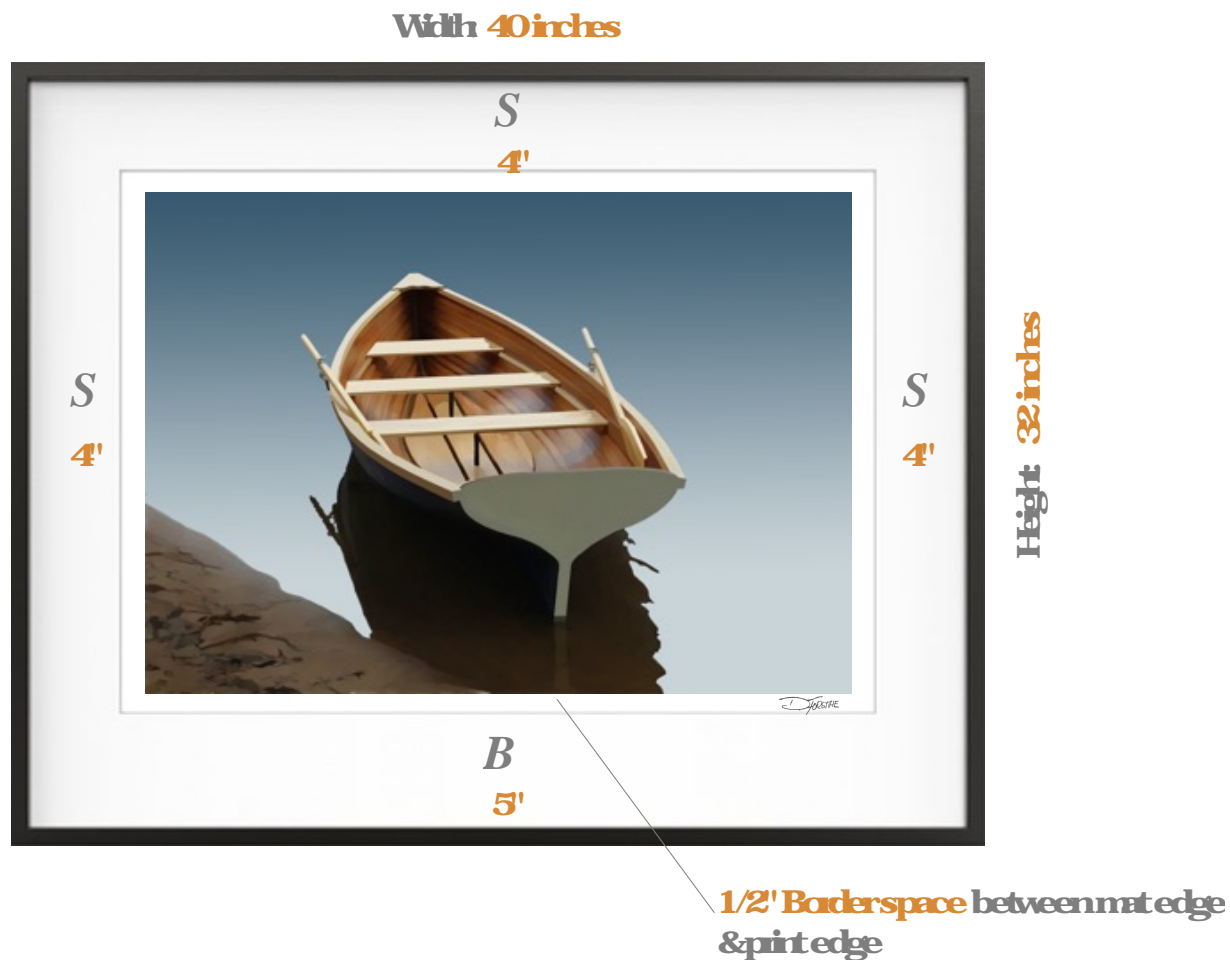

A Suggested Framing for... "Departure"

Outside Mat Measurement: 32 inches high by 40 inches wide

Mat Sides: 4 inches Bottom 5 inches

Frame Profile & Color: Dusk- Nelsen 117-164

Matboard Color: Whitecap- Larson Juhl- #A4803