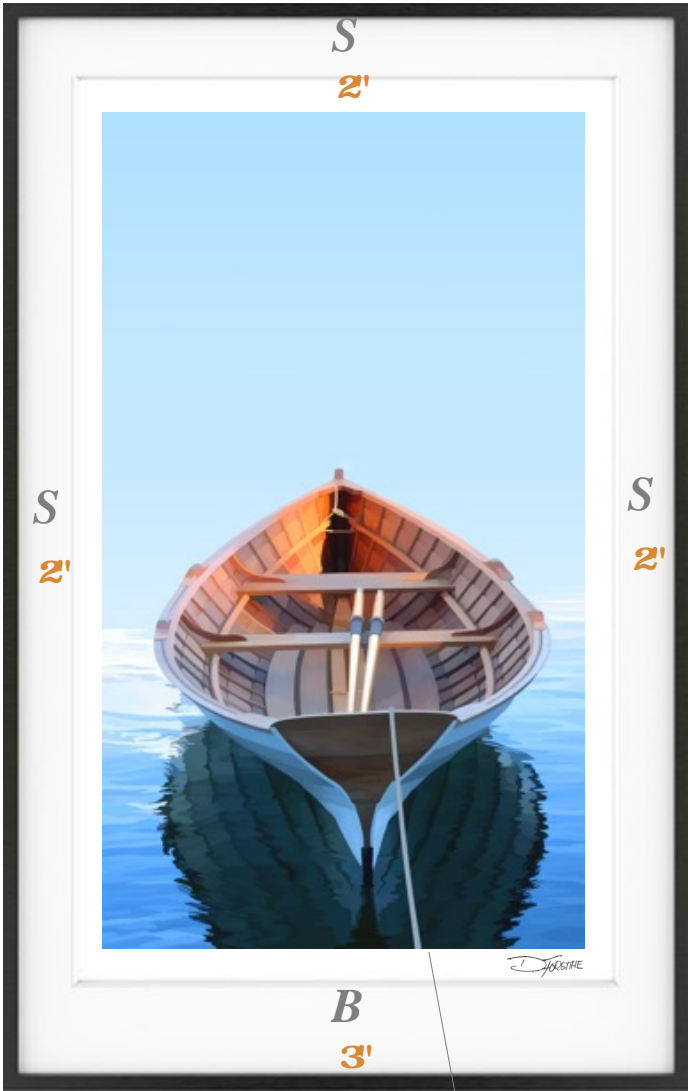

A Suggested Framing for... 'Daylight Fading'

With 20 inches

1/2" Border space between mat edge & print edge

Matt & Frame Details

- Outside Mat Measurement: 32 inches high by 20 inches wide
- Mat Sides: 2 inches Bottom 3 inches
- Frame Profile & Color: Dusk- Nelsen 117-164
- Matboard Color: Whitecap- Iason Juhl- #A4803