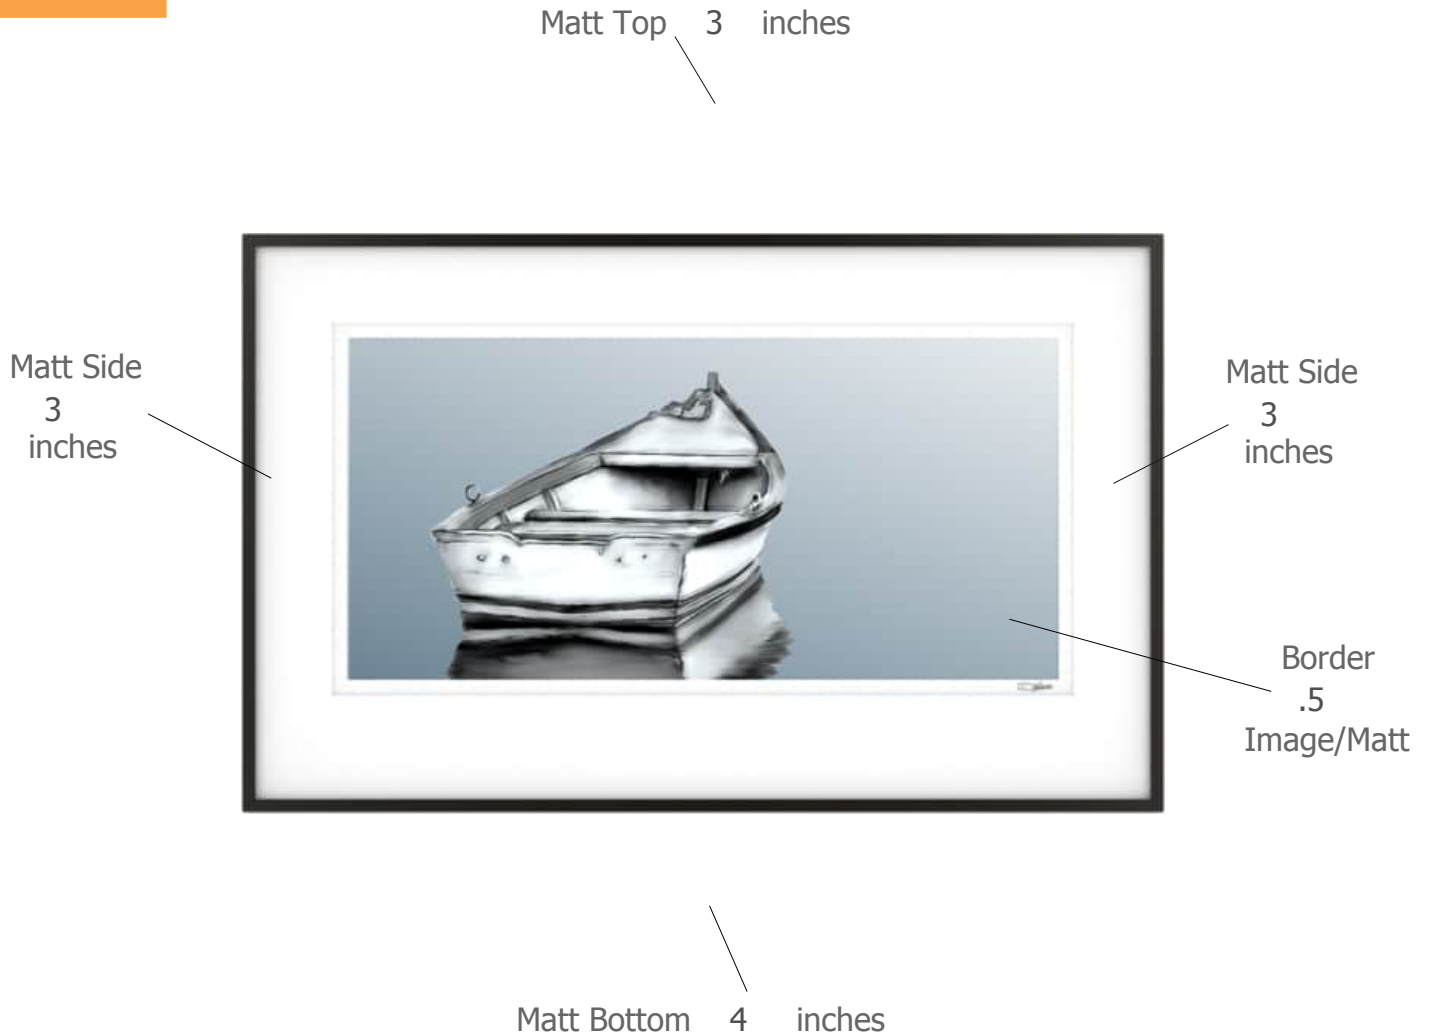

Suggested Framing

Print Title: **Dawn**

Molding Profile: Dusk - Nielsen 117-164

Matt Color: Whitecap - Larson Juhl - #A4803 OR Peterboro
Chalk A72

Frame Size: 20 inches high by 32 inches wide

Print Size: 14 inches high by 21 inches wide