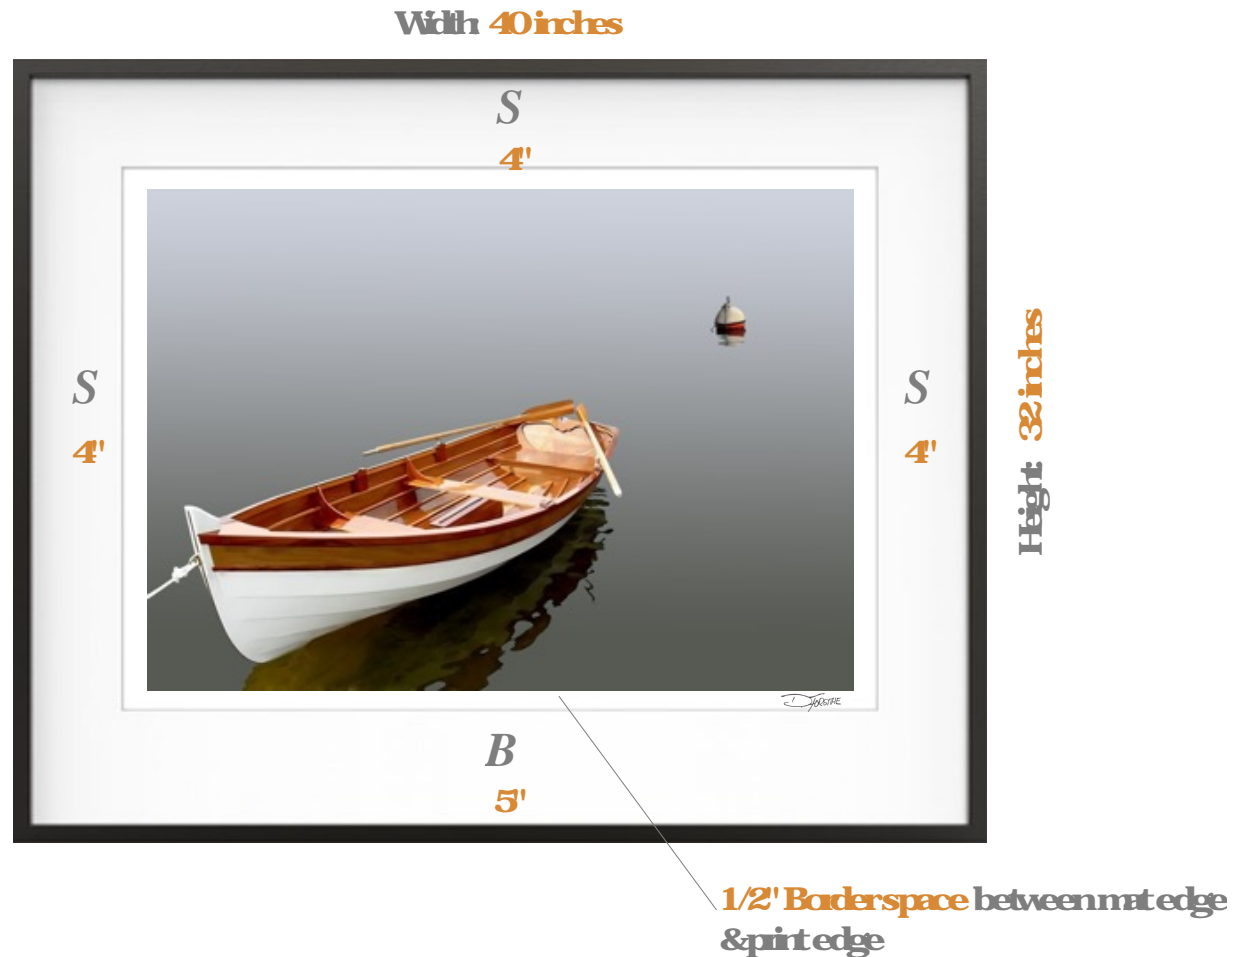

A Suggested Framing for... **'Come Saturday Morning'**

Outside Mat Measurement: **32 inches high by 40 inches wide**

Mat Sides: **4 inches** Bottom **5 inches**

Frame Profile & Color: **Dusk- Nelsen 117-164**

Matboard Color: **Whitecap- Larson Juhl- #A4803**