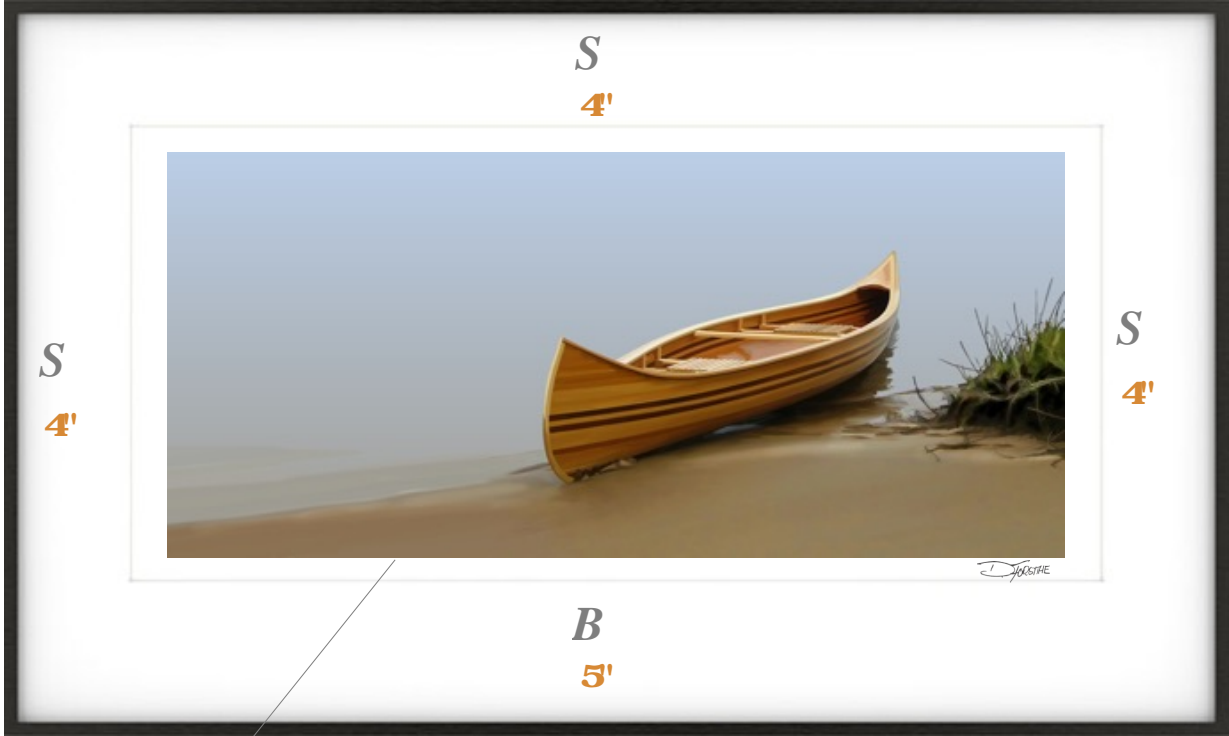

A Suggested Framing for... "Cold Water Morning"

Width 40 inches

1/2' Borderspace between mat edge & print edge

Matt & Frame Details

- Outside Mat Measurement: 24 inches high by 40 inches wide
- Mat Sides: 4 inches Bottom 5 inches
- Frame Profile & Color: Dusk- Nelsen 117-164
- Matboard Color: Whitecap- Iason Juhl- #A4803