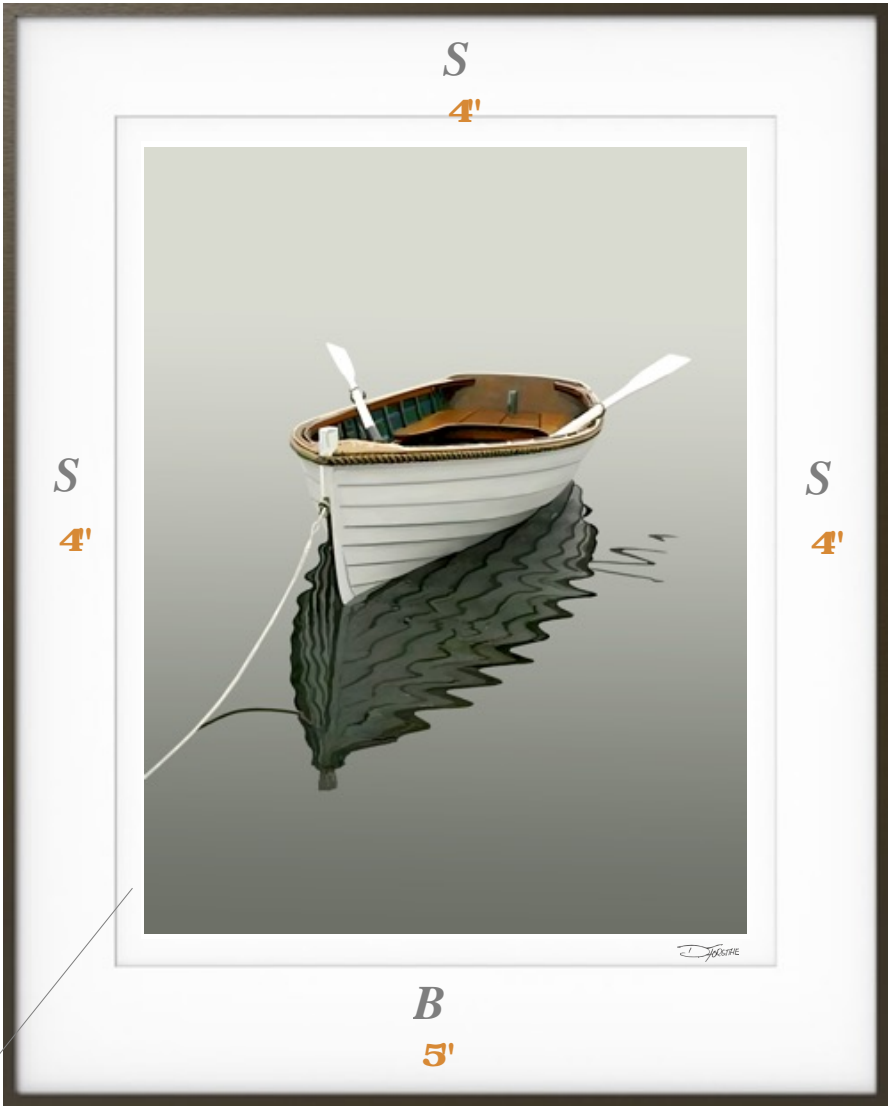

A Suggested Framing for... "Changes In Latitudes"

Width 32 inches

1/2' Borderspace between mat edge & print edge

Matt & Frame Details

- Outside Mat Measurement: 40 inches high by 32 inches wide
- Mat Sides: 4 inches Bottom 5 inches
- Frame Profile & Color: Dusk- Nelsen 117-164
- Matboard Color: Whitecap- Lason Juhl- #A4803