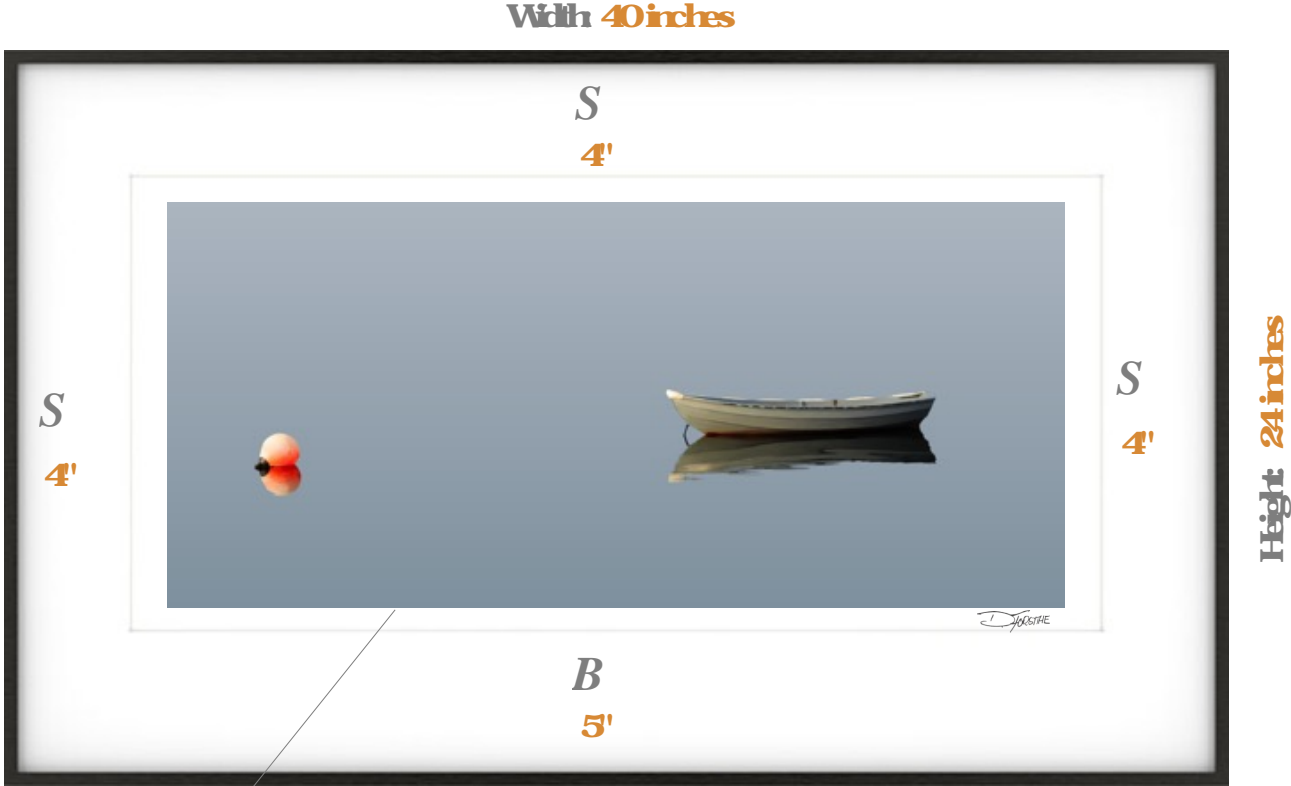

A Suggested Framing for... "Al By Myself"

**1/2' Borderspace** between mat edge & print edge

Matt & Frame Details

- Outside Mat Measurement: 24 inches high by 40 inches wide**
- Mat Sides: 4 inches Bottom 5 inches**
- Frame Profile & Color: Dusk- Nelsen 117-164**
- Matboard Color: Whitecap- Iason Juhl- #A4803**