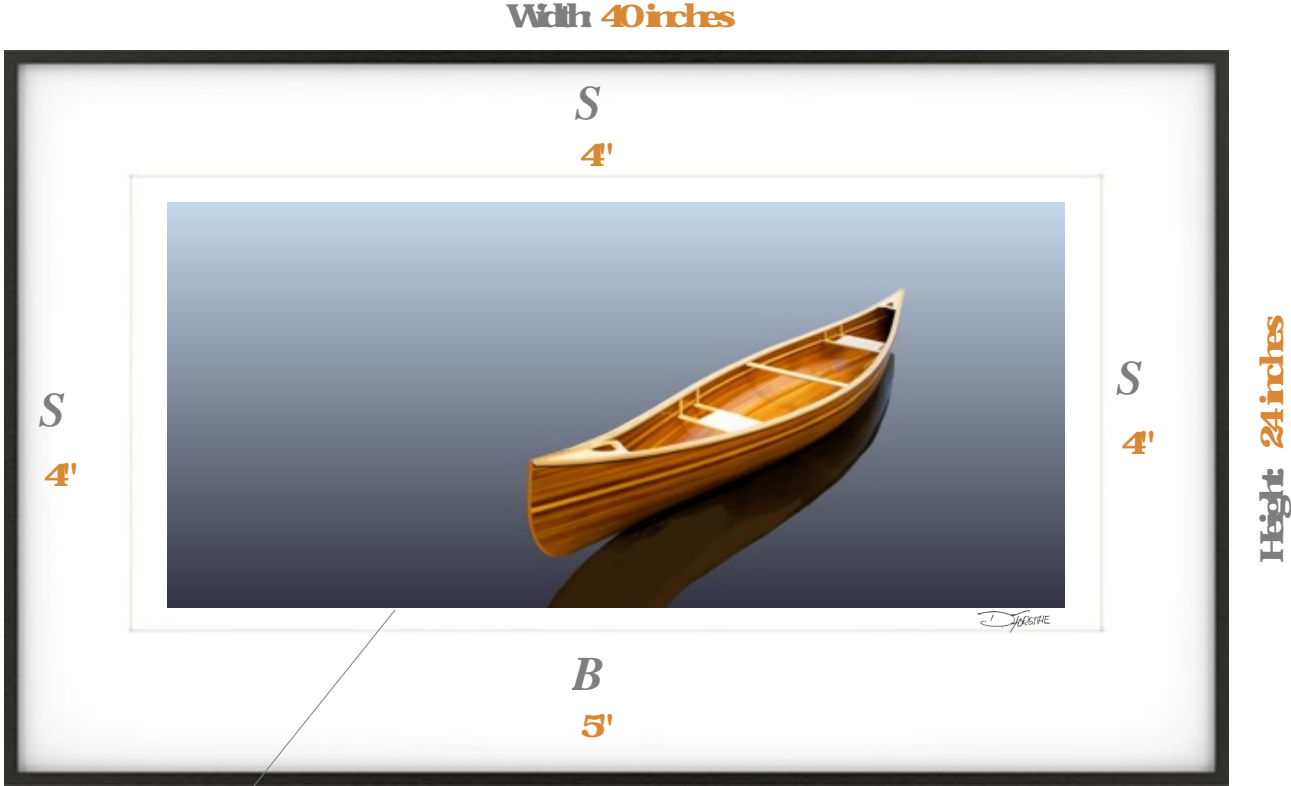

A Suggested Framing for... "Algonquin Cedar Strip"

1/2' Borderspace between mat edge & print edge

Matt & Frame Details

- Outside Mat Measurement: 24 inches high by 40 inches wide
- Mat Sides: 4 inches Bottom 5 inches
- Frame Profile & Color: Dusk- Nelsen 117-164
- Matboard Color: Whitecap- Iason Juhl- #A4803