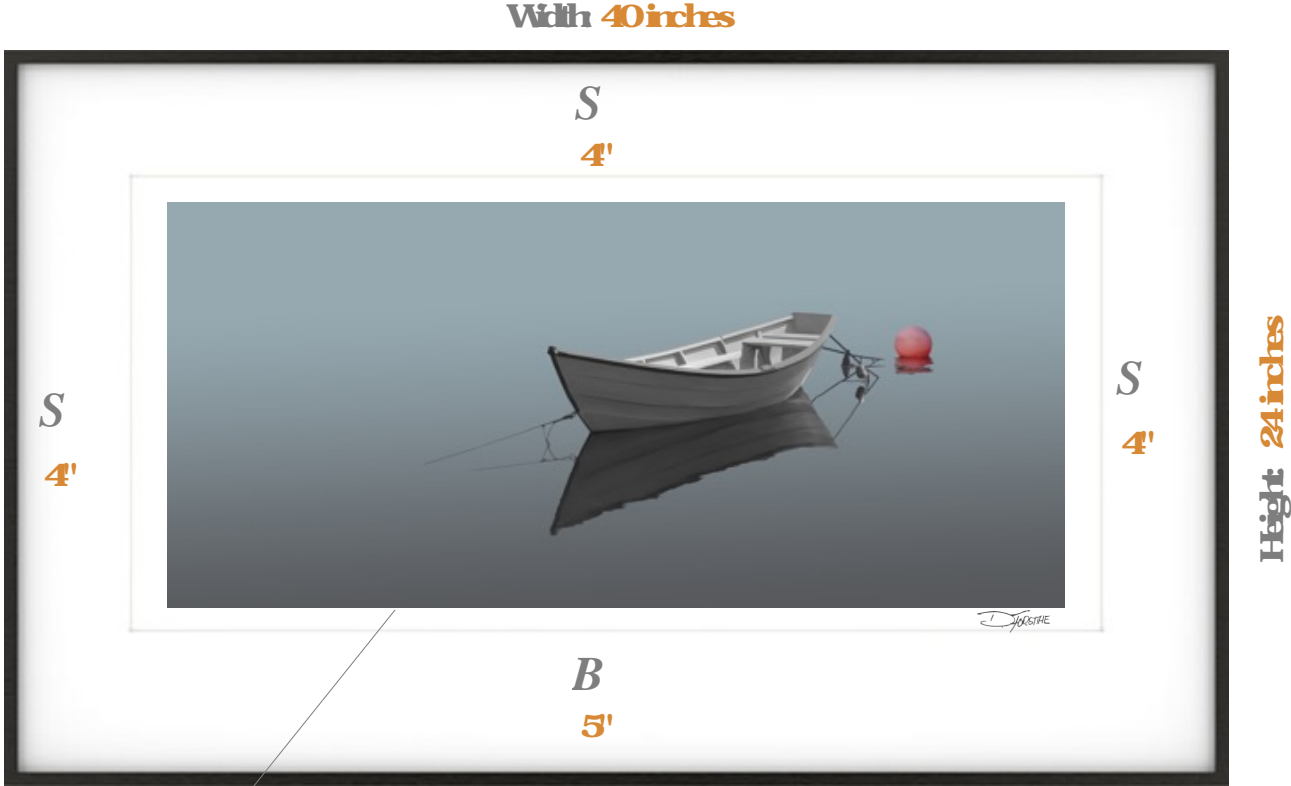

A Suggested Framing for... "After All These Years"

1/2' Borderspace between mat edge & print edge

Matt & Frame Details

- Outside Mat Measurement: 24 inches high by 40 inches wide
- Mat Sides: 4 inches Bottom 5 inches
- Frame Profile & Color: Dusk- Nelsen 117-164
- Matboard Color: Whitecap- Iason Juhl- #A4803