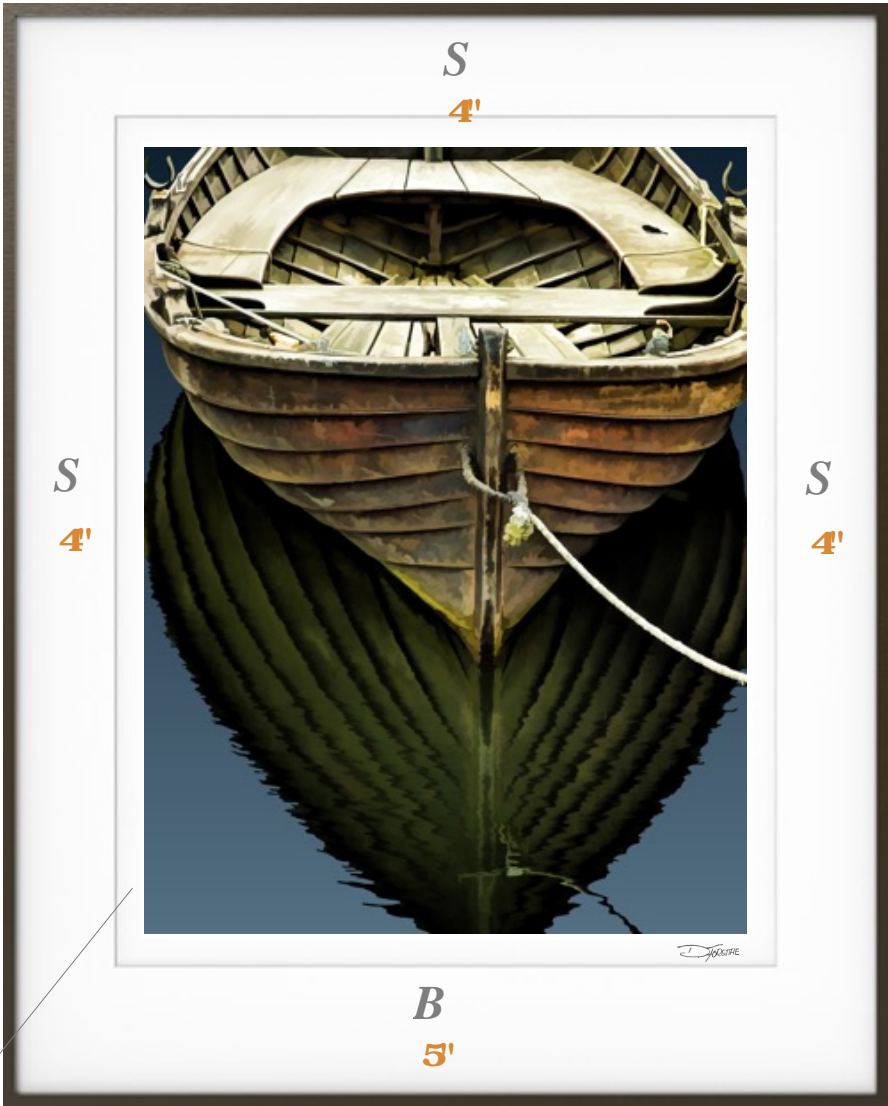

A Suggested Framing for... "A Worker"

Width 32 inches

1/2' Borderspace between mat edge & print edge

Matt & Frame Details

- Outside Mat Measurement: 40 inches high by 32 inches wide
- Mat Sides: 4 inches Bottom 5 inches
- Frame Profile & Color: Dusk- Nelsen 117-164
- Matboard Color: Whitecap- Lason Juhl- #A4803