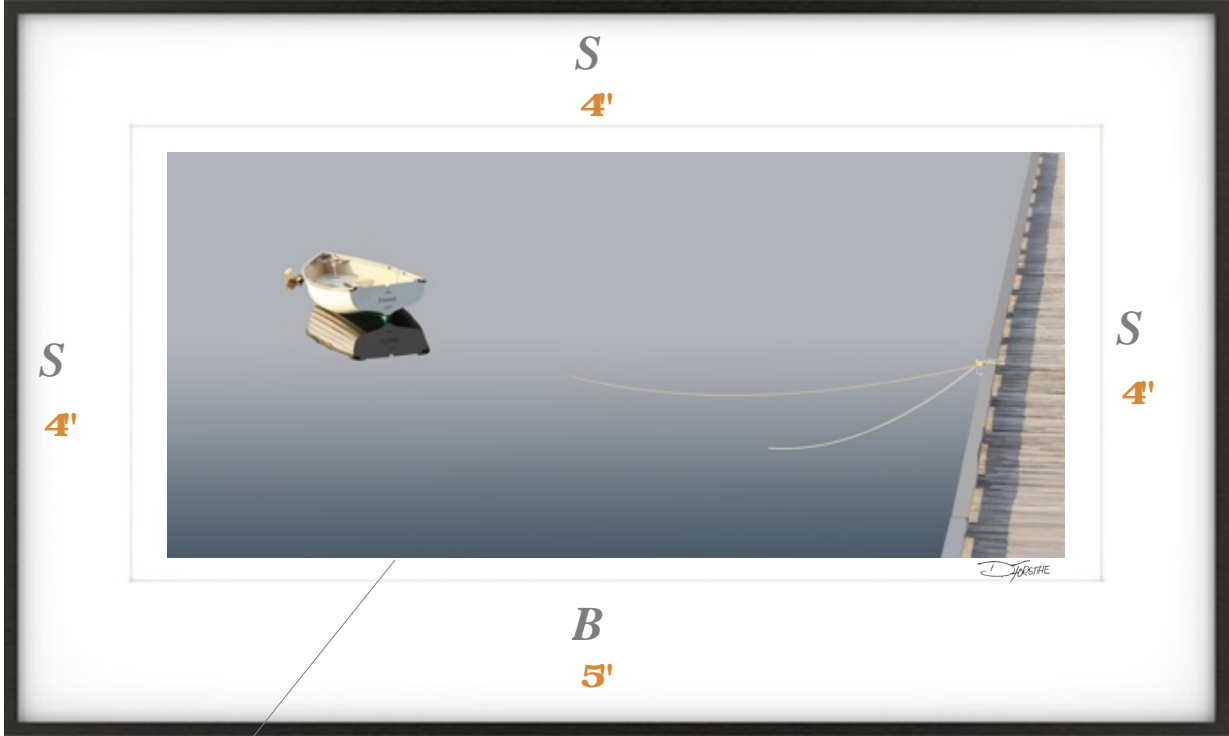

A Suggested Framing for... "A True Friend"

Width 40 inches

Height 24 inches

1/2' Borderspace between mat edge & print edge

Matt & Frame Details

- Outside Mat Measurement: 24 inches high by 40 inches wide
- Mat Sides: 4 inches Bottom 5 inches
- Frame Profile & Color: Dusk- Nelsen 117-164
- Matboard Color: Whitecap- Lason Juhl- #A4803