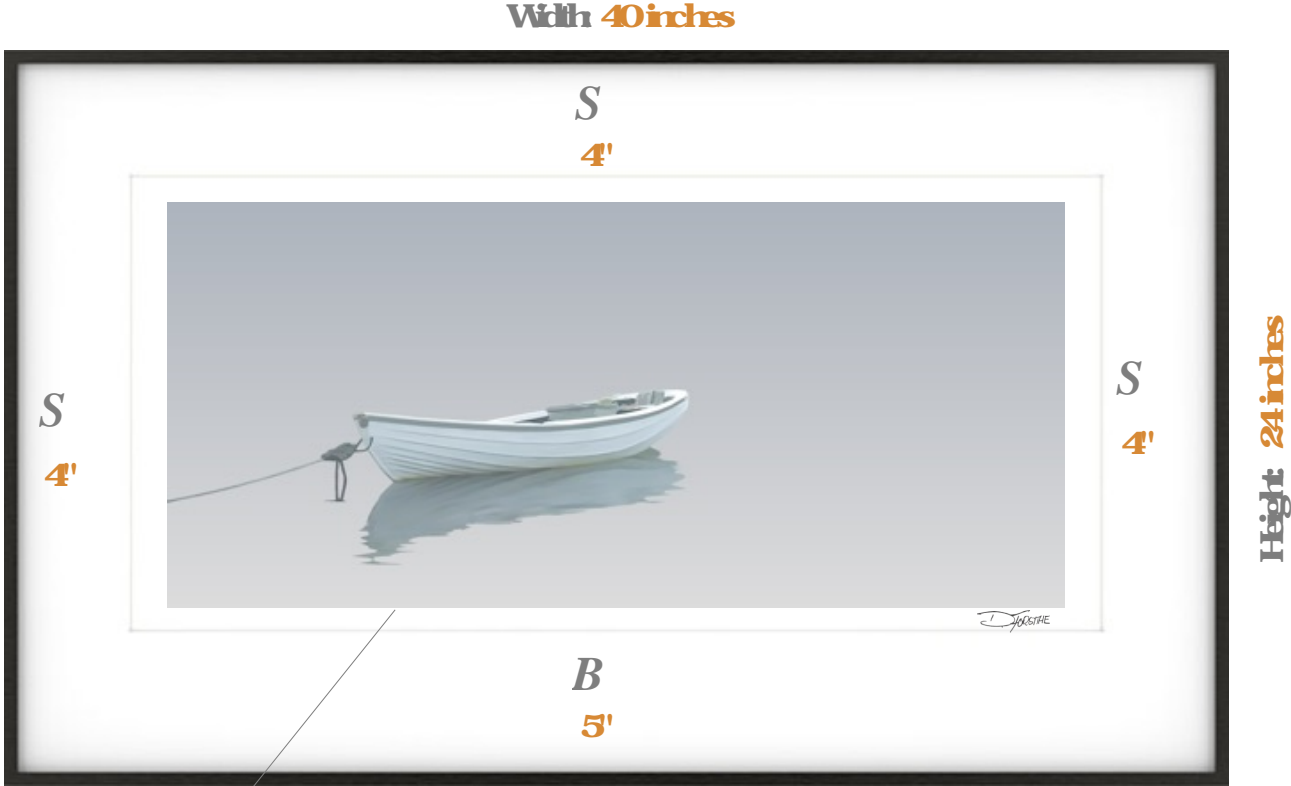

A Suggested Framing for... "A Foggy Day"

1/2" Borderspace between mat edge & print edge

Matt & Frame Details

- Outside Mat Measurement: 24 inches high by 40 inches wide
- Mat Sides: 4 inches Bottom 5 inches
- Frame Profile & Color: Dusk- Nelsen 117-164
- Matboard Color: Whitecap- Lason Juhl- #A4803